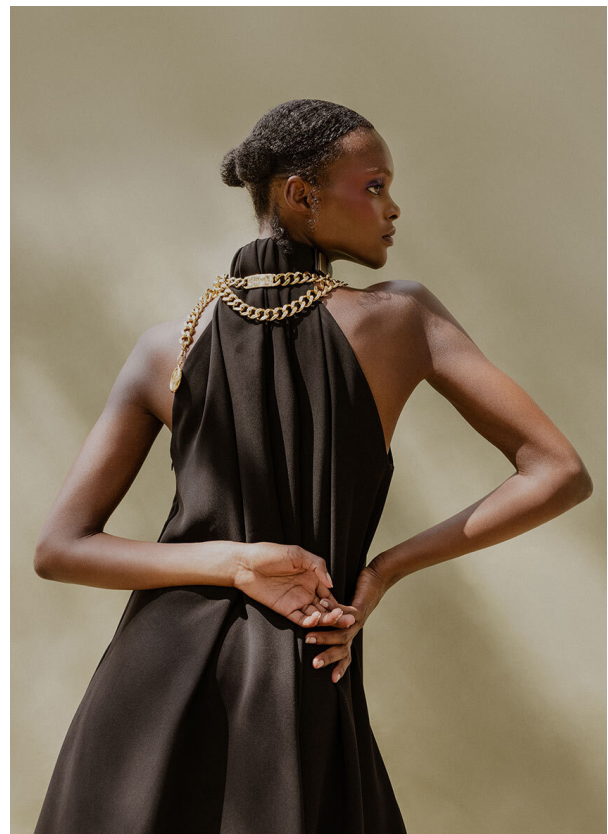

SCOUT

MODEL • AGENCY

DANIELA G. IN TOWN

HEIGHT 170 cm BUST/WAIST/HIPS 84/67/94 cm EYES dark brown HAIR black SHOES 40 LOCATION Geneva CH

SCOUT

MODEL • AGENCY

DANIELA G. ^{IN TOWN}

HEIGHT 170 cm BUST/WAIST/HIPS 84/67/94 cm EYES dark brown HAIR black SHOES 40 LOCATION Geneva CH

SCOUT

MODEL • AGENCY

DANIELA G. ^{IN TOWN}

HEIGHT 170 cm BUST/WAIST/HIPS 84/67/94 cm EYES dark brown HAIR black SHOES 40 LOCATION Geneva CH

SCOUT

MODEL • AGENCY

DANIELA G. IN TOWN

HEIGHT 170 cm BUST/WAIST/HIPS 84/67/94 cm EYES dark brown HAIR black SHOES 40 LOCATION Geneva CH

SCOUT

MODEL • AGENCY

DANIELA G. IN TOWN

HEIGHT 170 cm BUST/WAIST/HIPS 84/67/94 cm EYES dark brown HAIR black SHOES 40 LOCATION Geneva CH