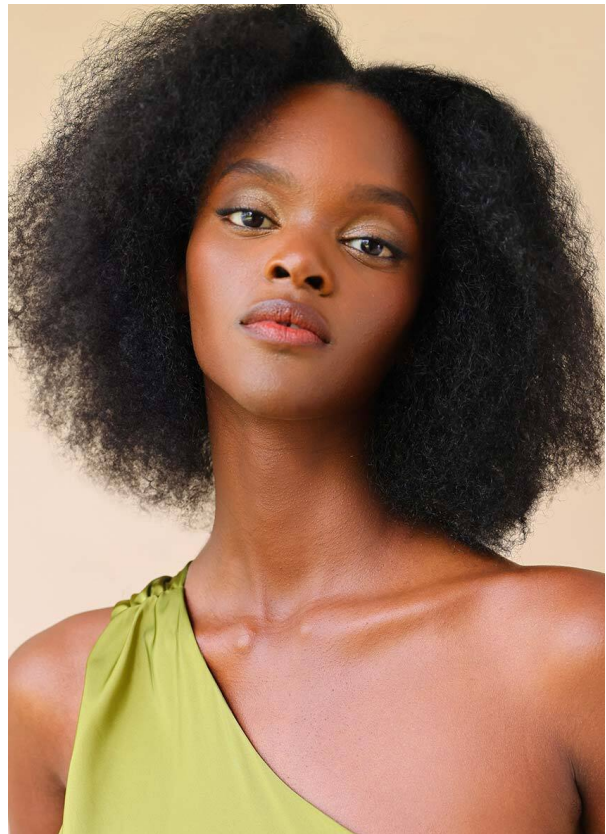

SCOUT

MODEL • AGENCY

DANIELA G. IN TOWN

HEIGHT 170 cm BUST/WAIST/HIPS 84/67/94 cm EYES dark brown HAIR black SHOES 40 LOCATION Geneva CH

SCOUT

MODEL • AGENCY

DANIELA G. ^{IN TOWN}

HEIGHT 170 cm BUST/WAIST/HIPS 84/67/94 cm EYES dark brown HAIR black SHOES 40 LOCATION Geneva CH

SCOUT

MODEL • AGENCY

DANIELA G. ^{IN TOWN}

HEIGHT 170 cm BUST/WAIST/HIPS 84/67/94 cm EYES dark brown HAIR black SHOES 40 LOCATION Geneva CH

SCOUT

MODEL • AGENCY

DANIELA G. IN TOWN

HEIGHT 170 cm BUST/WAIST/HIPS 84/67/94 cm EYES dark brown HAIR black SHOES 40 LOCATION Geneva CH

SCOUT

MODEL • AGENCY

DANIELA G. IN TOWN

HEIGHT 170 cm BUST/WAIST/HIPS 84/67/94 cm EYES dark brown HAIR black SHOES 40 LOCATION Geneva CH