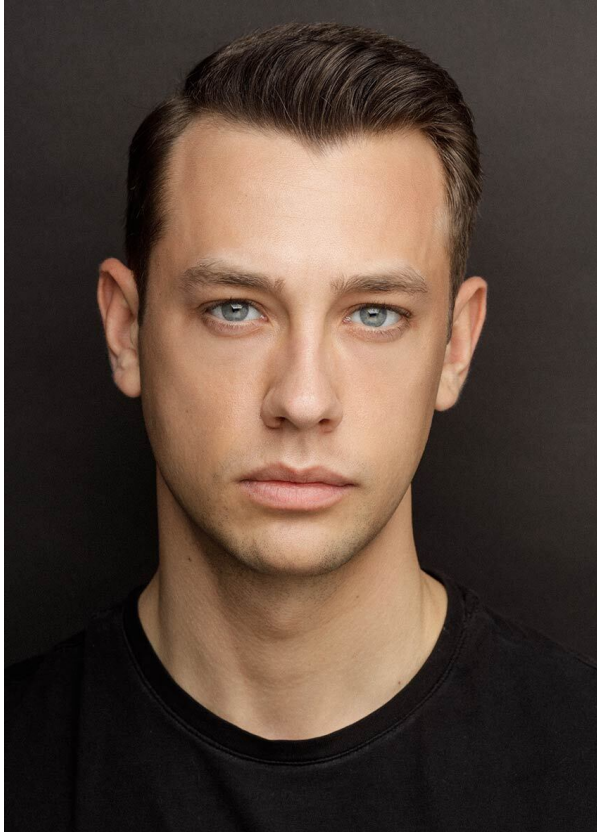

SCOUT

MODEL ● AGENCY

DANIELE V. 20 PLUS

HEIGHT 181 cm BUST/WAIST/HIPS 102/80/98 cm SIZE 50 JEANS 32/32 EYES blue HAIR dark blonde SHOES 44
LOCATION Basel CH

SCOUT

MODEL ● AGENCY

DANIELE V. 20 PLUS

HEIGHT 181 cm BUST/WAIST/HIPS 102/80/98 cm SIZE 50 JEANS 32/32 EYES blue HAIR dark blonde SHOES 44
LOCATION Basel CH

SCOUT

MODEL ● AGENCY

DANIELE V. 20 PLUS

HEIGHT 181 cm BUST/WAIST/HIPS 102/80/98 cm SIZE 50 JEANS 32/32 EYES blue HAIR dark blonde SHOES 44
LOCATION Basel CH

SCOUT

MODEL ● AGENCY

DANIELE V. ^{20 PLUS}

HEIGHT 181 cm BUST/WAIST/HIPS 102/80/98 cm SIZE 50 JEANS 32/32 EYES blue HAIR dark blonde SHOES 44
LOCATION Basel CH