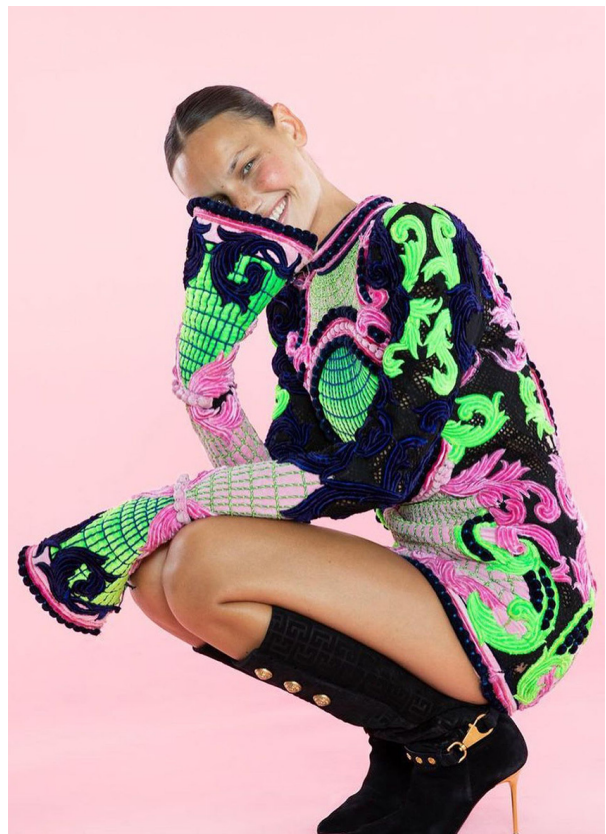

SCOUT

MODEL • AGENCY

DARYA J. MAIN

HEIGHT 176 cm LINGERIE 75B BUST/WAIST/HIPS 83/59/90 cm EYES green HAIR dark brown SHOES 40 LOCATION Barcelona ES