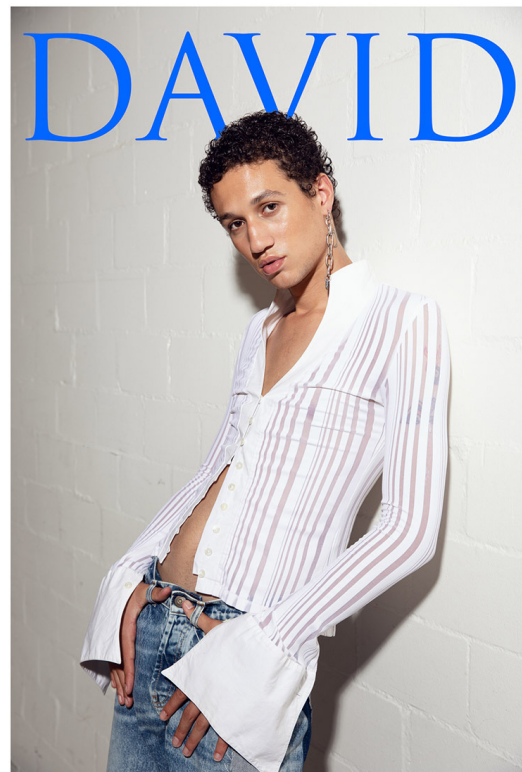

# SCOUT

MODEL • AGENCY

DAVID B. DEVELOPMENT

HEIGHT 185 cm BUST/WAIST/HIPS 82/70/89 cm EYES dark brown HAIR various SHOES 43 LOCATION Zurich CH

# SCOUT

DAVID B. DEVELOPMENT

MODEL • AGENCY

HEIGHT 185 cm BUST/WAIST/HIPS 82/70/89 cm EYES dark brown HAIR various SHOES 43 LOCATION Zurich CH