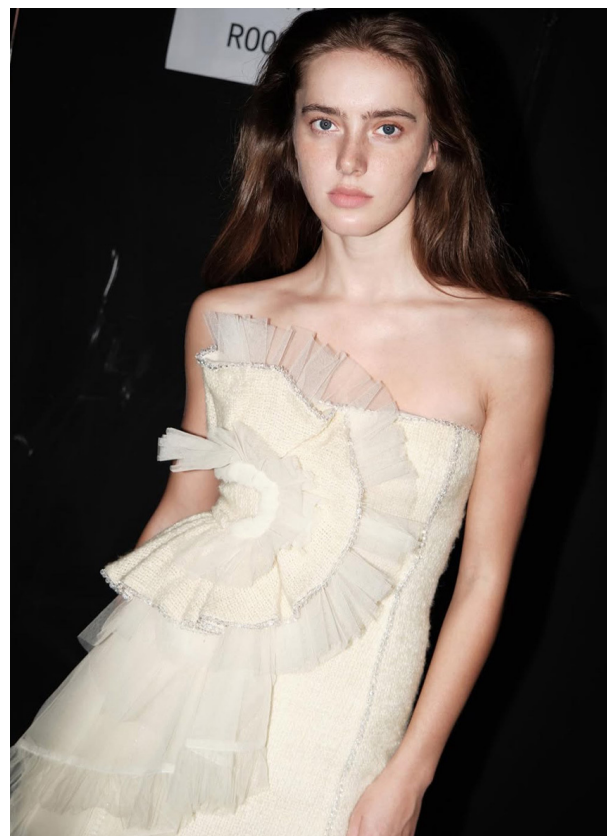

SCOUT

MODEL • AGENCY

DIANA P. MAIN

HEIGHT 176 cm BUST/WAIST/HIPS 84/63.5/91 cm SIZE 36 EYES blue HAIR dark blonde SHOES 39 LOCATION China

SCOUT

MODEL • AGENCY

DIANA P. MAIN

HEIGHT 176 cm BUST/WAIST/HIPS 84/63.5/91 cm SIZE 36 EYES blue HAIR dark blonde SHOES 39 LOCATION China

ELLE
fashion

SCOUT

MODEL • AGENCY

DIANA P. MAIN

HEIGHT 176 cm BUST/WAIST/HIPS 84/63.5/91 cm SIZE 36 EYES blue HAIR dark blonde SHOES 39 LOCATION China

SCOUT

MODEL • AGENCY

DIANA P. MAIN