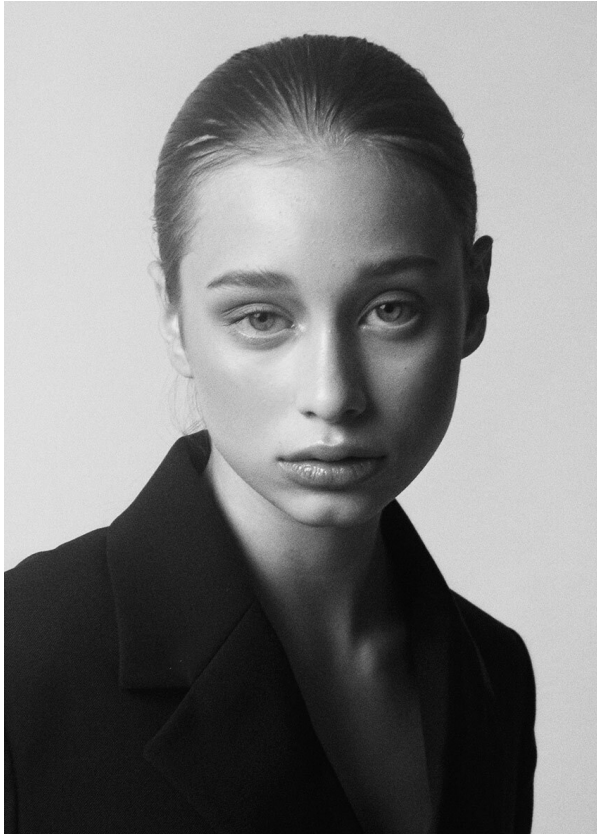

# SCOUT

MODEL • AGENCY

**ELEA D.** DEVELOPMENT

HEIGHT 177 cm BUST/WAIST/HIPS 82/65/91 cm EYES blue HAIR blonde SHOES 40 LOCATION Zurich CH