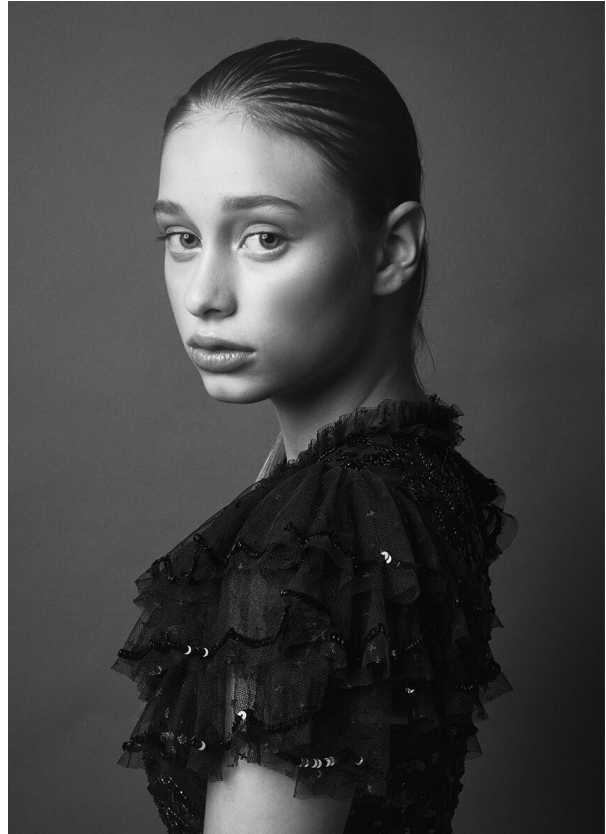

# SCOUT

MODEL • AGENCY

**ELEA D.** DEVELOPMENT

HEIGHT 177 cm BUST/WAIST/HIPS 82/65/91 cm EYES blue HAIR blonde SHOES 40 LOCATION Zurich CH