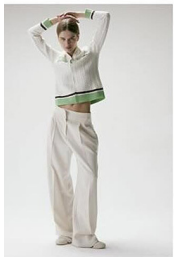

SCOUT

MODEL • AGENCY

ELENA P. MAIN

HEIGHT 175 cm BUST/WAIST/HIPS 82/57/88 cm JEANS 25/32 EYES blue HAIR brown SHOES 39 LOCATION Paris

SCOUT

MODEL • AGENCY

ELENA P. MAIN

HEIGHT 175 cm BUST/WAIST/HIPS 82/57/88 cm JEANS 25/32 EYES blue HAIR brown SHOES 39 LOCATION Paris