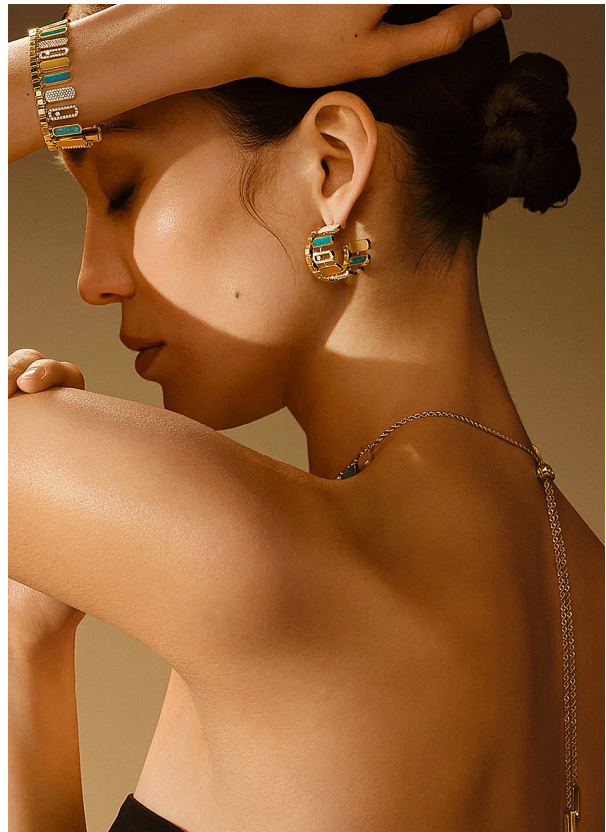

SCOUT

MODEL • AGENCY

ELENA R. MAIN

HEIGHT 175 cm LINGERIE 75B BUST/WAIST/HIPS 79/63/89 cm SIZE 34 JEANS 26/32 EYES black HAIR black SHOES 39.5
LOCATION Geneva CH

PIAGET HORLOGERIE JOAILLERIE CADEAUX HAUTE JOAILLERIE MAISON PIAGET SERVICES

SCOUT

MODEL • AGENCY

ELENA R. MAIN

HEIGHT 175 cm LINGERIE 75B BUST/WAIST/HIPS 79/63/89 cm SIZE 34 JEANS 26/32 EYES black HAIR black SHOES 39.5
LOCATION Geneva CH

SCOUT

MODEL • AGENCY

ELENA R. MAIN

HEIGHT 175 cm LINGERIE 75B BUST/WAIST/HIPS 79/63/89 cm SIZE 34 JEANS 26/32 EYES black HAIR black SHOES 39.5
LOCATION Geneva CH

SCOUT

MODEL • AGENCY

ELENA R. MAIN

HEIGHT 175 cm LINGERIE 75B BUST/WAIST/HIPS 79/63/89 cm SIZE 34 JEANS 26/32 EYES black HAIR black SHOES 39.5
LOCATION Geneva CH

Schmuckdetails und Preisinformationen: www.meisterschmuck.com (Women's Collection)

SCOUT

MODEL • AGENCY

ELENA R. MAIN

HEIGHT 175 cm LINGERIE 75B BUST/WAIST/HIPS 79/63/89 cm SIZE 34 JEANS 26/32 EYES black HAIR black SHOES 39.5
LOCATION Geneva CH