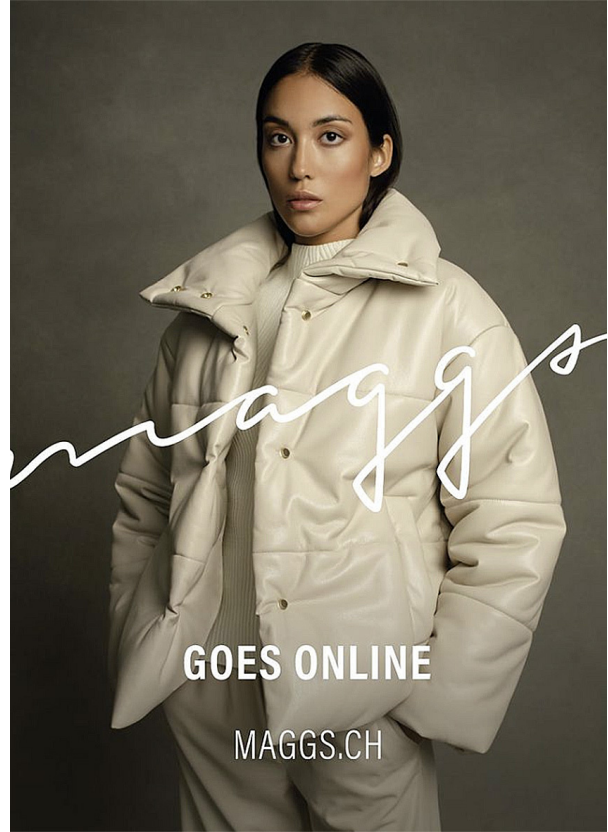

SCOUT

MODEL • AGENCY

ELENA R. MAIN

HEIGHT 175 cm LINGERIE 75B BUST/WAIST/HIPS 79/63/89 cm SIZE 34 JEANS 26/32 EYES black HAIR black SHOES 39.5
LOCATION Geneva CH

SCOUT

MODEL • AGENCY

ELENA R. MAIN

HEIGHT 175 cm LINGERIE 75B BUST/WAIST/HIPS 79/63/89 cm SIZE 34 JEANS 26/32 EYES black HAIR black SHOES 39.5
LOCATION Geneva CH