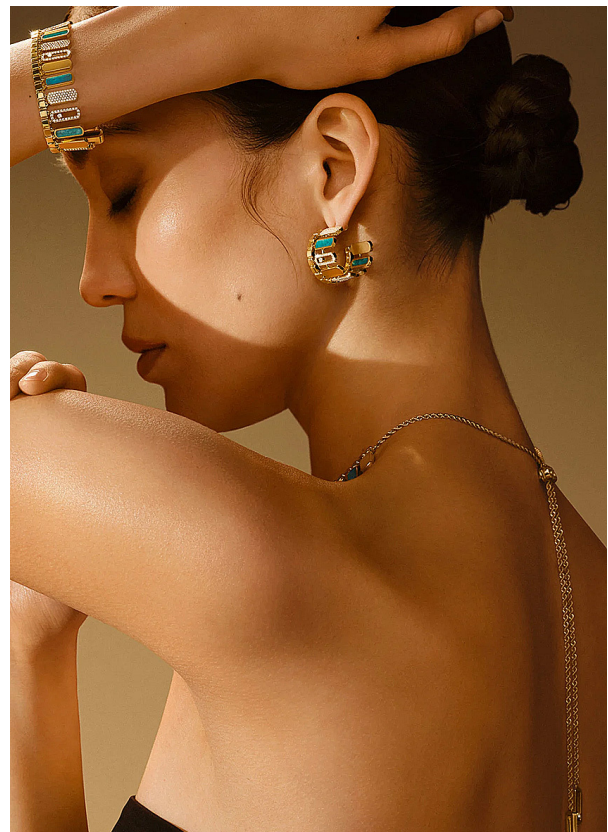

SCOUT

MODEL • AGENCY

ELENA RO. HANDS

HEIGHT 175 cm LINGERIE 75B BUST/WAIST/HIPS 79/63/89 cm SIZE 34 JEANS 26/32 EYES black HAIR black SHOES 39.5
LOCATION Geneva CH

SCOUT

MODEL • AGENCY

ELENA RO. HANDS

HEIGHT 175 cm LINGERIE 75B BUST/WAIST/HIPS 79/63/89 cm SIZE 34 JEANS 26/32 EYES black HAIR black SHOES 39.5
LOCATION Geneva CH

PIAGET HORLOGERIE JOAILLERIE CADEAUX HAUTE JOAILLERIE MAISON PIAGET SERVICES

SCOUT

MODEL • AGENCY

ELENA RO. HANDS

HEIGHT 175 cm LINGERIE 75B BUST/WAIST/HIPS 79/63/89 cm SIZE 34 JEANS 26/32 EYES black HAIR black SHOES 39.5
LOCATION Geneva CH

SCOUT

MODEL • AGENCY

ELENA RO. HANDS

HEIGHT 175 cm LINGERIE 75B BUST/WAIST/HIPS 79/63/89 cm SIZE 34 JEANS 26/32 EYES black HAIR black SHOES 39.5
LOCATION Geneva CH

SCOUT

MODEL ● AGENCY

ELENA RO. HANDS

HEIGHT 175 cm LINGERIE 75B BUST/WAIST/HIPS 79/63/89 cm SIZE 34 JEANS 26/32 EYES black HAIR black SHOES 39.5
LOCATION Geneva CH

SCOUT

MODEL • AGENCY

ELENA RO. HANDS

HEIGHT 175 cm LINGERIE 75B BUST/WAIST/HIPS 79/63/89 cm SIZE 34 JEANS 26/32 EYES black HAIR black SHOES 39.5
LOCATION Geneva CH