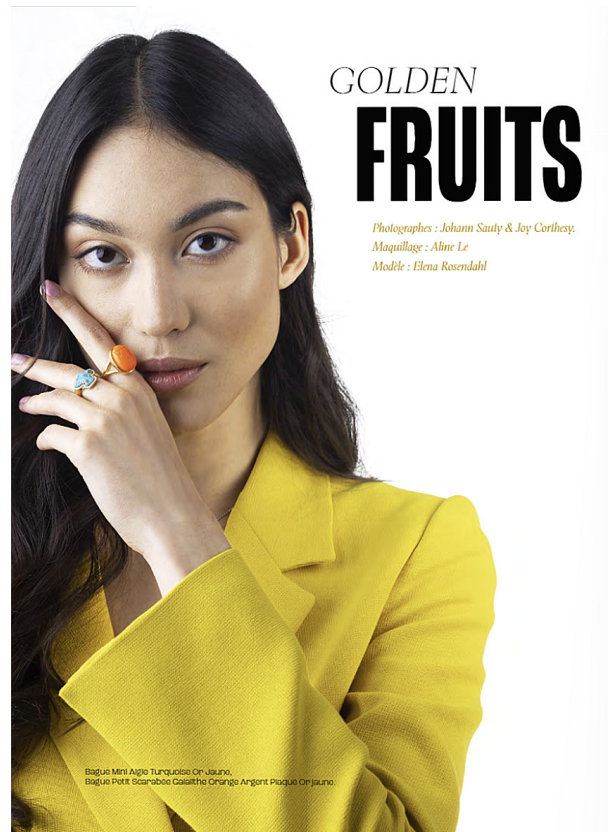

# SCOUT

MODEL • AGENCY

**ELENA RO.** HANDS

HEIGHT 175 cm LINGERIE 75B BUST/WAIST/HIPS 79/63/89 cm SIZE 34 JEANS 26/32 EYES black HAIR black SHOES 39.5  
LOCATION Geneva CH