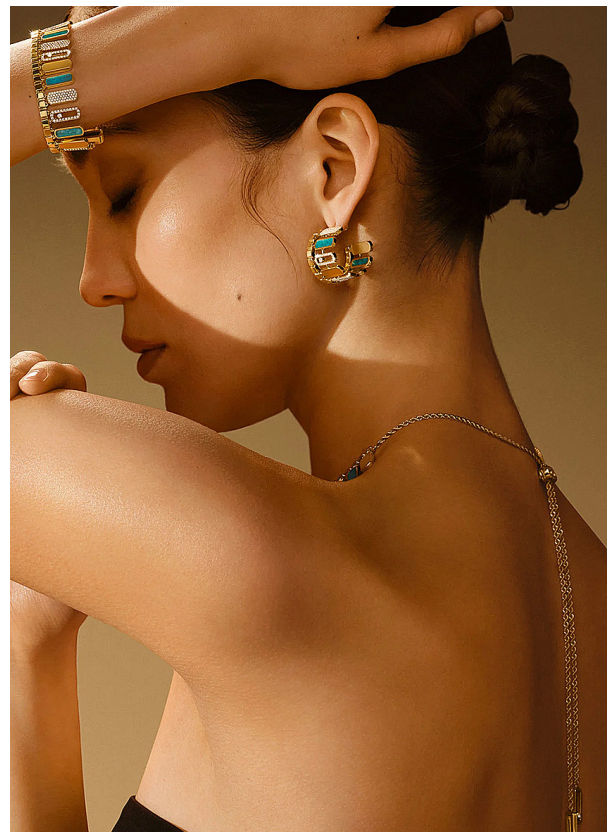

SCOUT

MODEL • AGENCY

ELENA RO. HANDS

HEIGHT 175 cm LINGERIE 75B BUST/WAIST/HIPS 79/63/89 cm SIZE 34 JEANS 26/32 EYES black HAIR black SHOES 39.5
LOCATION Geneva CH

PIAGET HORLOGERIE JOAILLERIE CADEAUX HAUTE JOAILLERIE MAISON PIAGET SERVICES