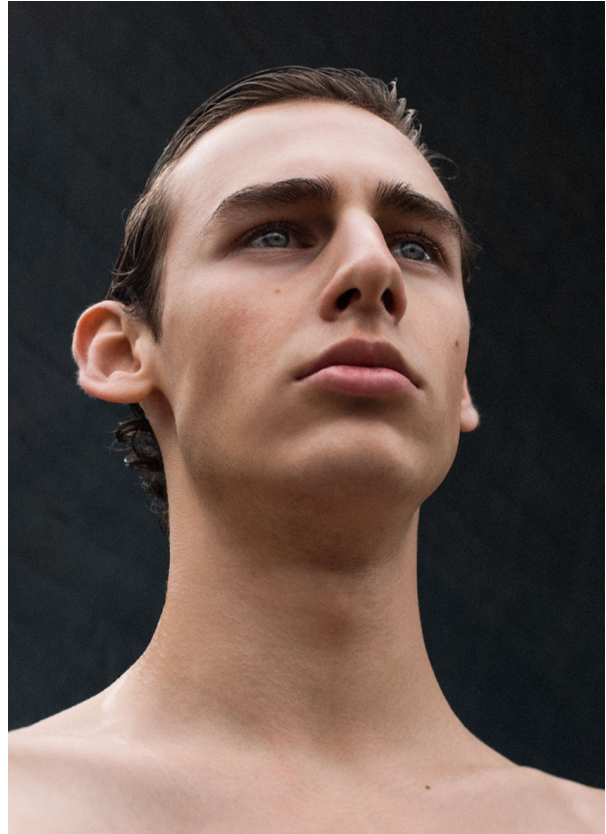

SCOUT

MODEL • AGENCY

ELION A. IN TOWN

HEIGHT 187 cm BUST/WAIST/HIPS 91/72/95 cm EYES blue HAIR brown SHOES 43 LOCATION Zurich CH

SCOUT

MODEL • AGENCY

ELION A. IN TOWN

HEIGHT 187 cm BUST/WAIST/HIPS 91/72/95 cm EYES blue HAIR brown SHOES 43 LOCATION Zurich CH

William: 2024 Scout Model Agency
Modeling: SAINT LAURENT
BY ANTHONY VACCARELO Scout Model Agency
KOHJI 1932 BY KANDAHAR Scout Model Agency
Elior: 2024 Scout Model Agency
Modeling: RALPH LAUREN Scout Model Agency
KOHJI 1932 BY KANDAHAR Scout Model Agency
Elior: 2024 Scout Model Agency
Modeling: DIESEL Scout Model Agency
KOHJI 1932 BY KANDAHAR Scout Model Agency
Levi's Scout Model Agency
Modeling: VINCESA BIRINO Scout Model Agency

SCOUT

MODEL ● AGENCY

ELION A. IN TOWN

HEIGHT 187 cm BUST/WAIST/HIPS 91/72/95 cm EYES blue HAIR brown SHOES 43 LOCATION Zurich CH

SCOUT

MODEL • AGENCY

ELION A. IN TOWN

HEIGHT 187 cm BUST/WAIST/HIPS 91/72/95 cm EYES blue HAIR brown SHOES 43 LOCATION Zurich CH

SCOUT

MODEL • AGENCY

ELION A. IN TOWN

HEIGHT 187 cm BUST/WAIST/HIPS 91/72/95 cm EYES blue HAIR brown SHOES 43 LOCATION Zurich CH

Vanity Teen

SCOUT

MODEL • AGENCY

ELION A. IN TOWN