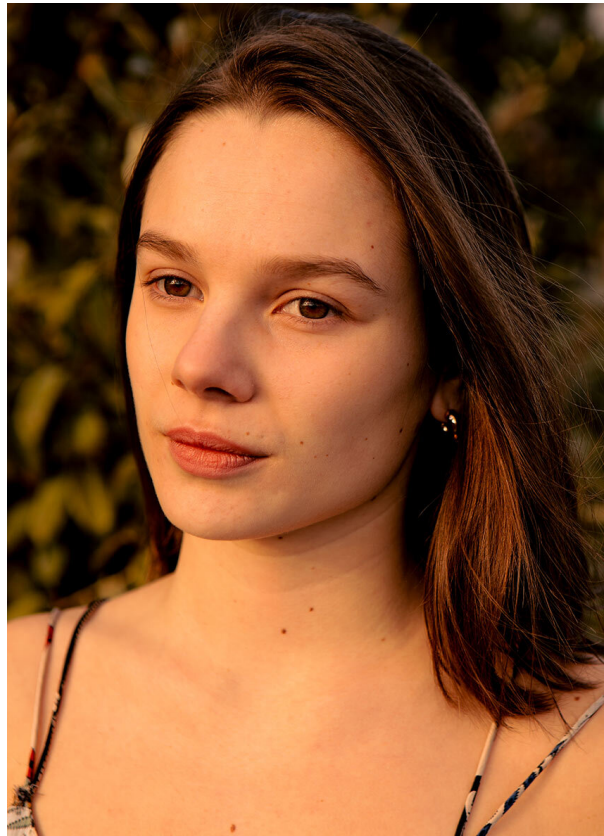

SCOUT

MODEL ● AGENCY

ELLE W. 20 PLUS

HEIGHT 173 cm BUST/WAIST/HIPS 86/68/92 cm SIZE 38 SHOES 39 LOCATION Zürich CH

SCOUT

MODEL ● AGENCY

ELLE W. 20 PLUS

HEIGHT 173 cm BUST/WAIST/HIPS 86/68/92 cm SIZE 38 SHOES 39 LOCATION Zürich CH

*POLAROID*S

SCOUT

MODEL ● AGENCY

ELLE W. 20 PLUS

HEIGHT 173 cm BUST/WAIST/HIPS 86/68/92 cm SIZE 38 SHOES 39 LOCATION Zürich CH