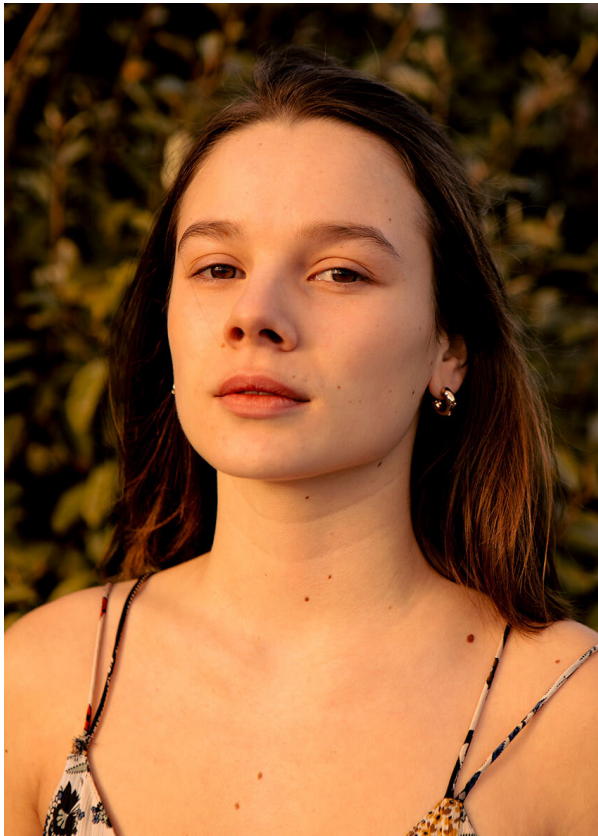

SCOUT

MODEL ● AGENCY

ELLE W. 20 PLUS

HEIGHT 173 cm BUST/WAIST/HIPS 86/68/92 cm SIZE 38 SHOES 39 LOCATION Zürich CH

SCOUT

MODEL ● AGENCY

ELLE W. 20 PLUS

HEIGHT 173 cm BUST/WAIST/HIPS 86/68/92 cm SIZE 38 SHOES 39 LOCATION Zürich CH

*POLAROID*S

SCOUT

MODEL ● AGENCY

ELLE W. 20 PLUS

HEIGHT 173 cm BUST/WAIST/HIPS 86/68/92 cm SIZE 38 SHOES 39 LOCATION Zürich CH