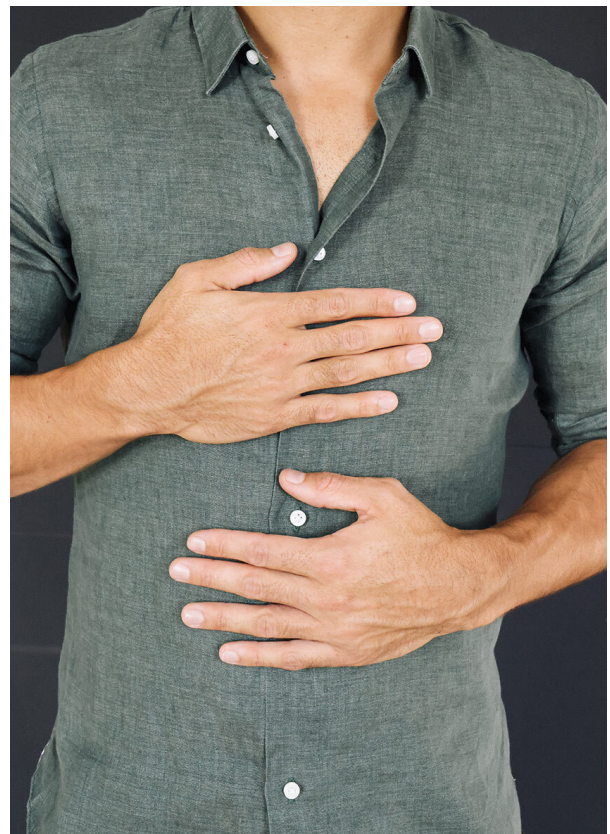

# SCOUT

MODEL • AGENCY

**EMILIEN JU.** COMMERCIAL

HEIGHT 178 cm BUST/WAIST/HIPS 94/81/99 cm JEANS 31/32 EYES brown HAIR brown SHOES 43 LOCATION Zürich CH