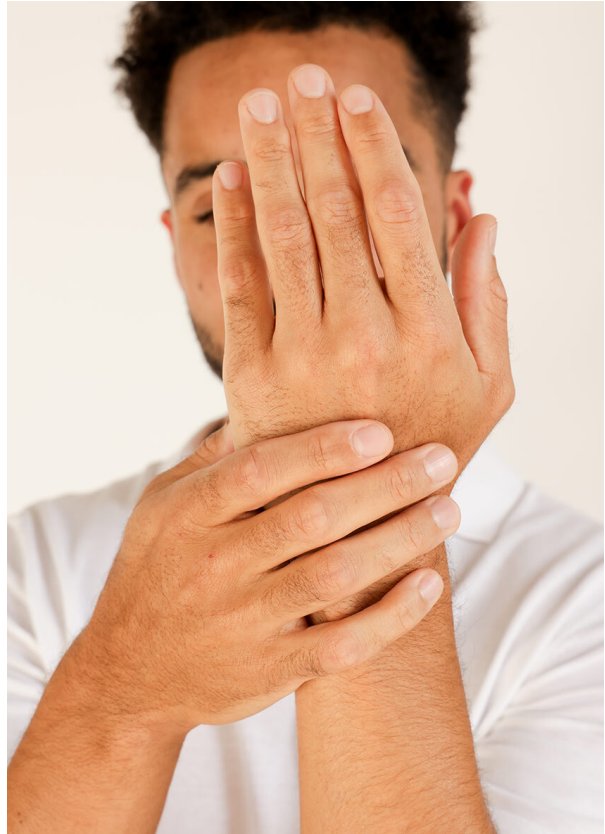

# SCOUT

MODEL • AGENCY

**EMILIEN JU.** COMMERCIAL

HEIGHT 178 cm BUST/WAIST/HIPS 94/81/99 cm JEANS 31/32 EYES brown HAIR brown SHOES 43 LOCATION Zürich CH