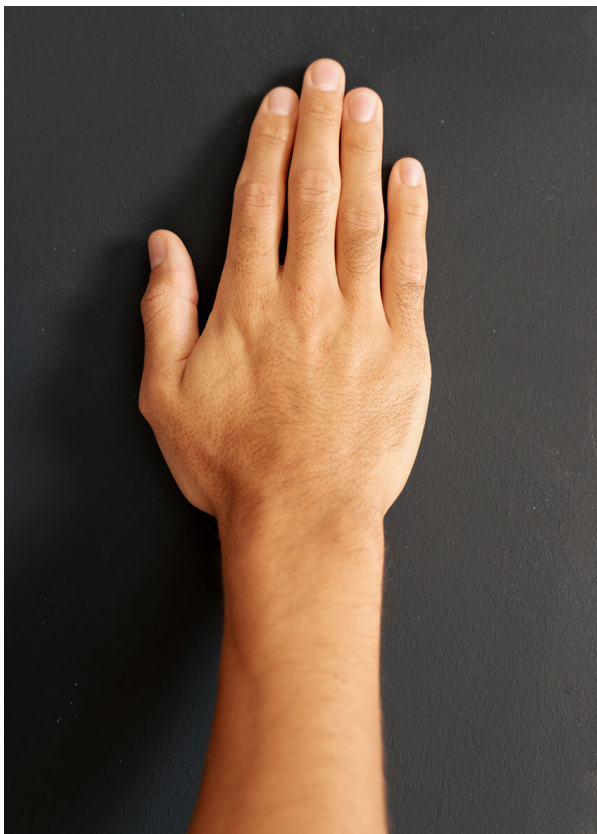

# SCOUT

MODEL • AGENCY

**EMILIEN JU.** COMMERCIAL

HEIGHT 178 cm BUST/WAIST/HIPS 94/81/99 cm JEANS 31/32 EYES brown HAIR brown SHOES 43 LOCATION Zürich CH