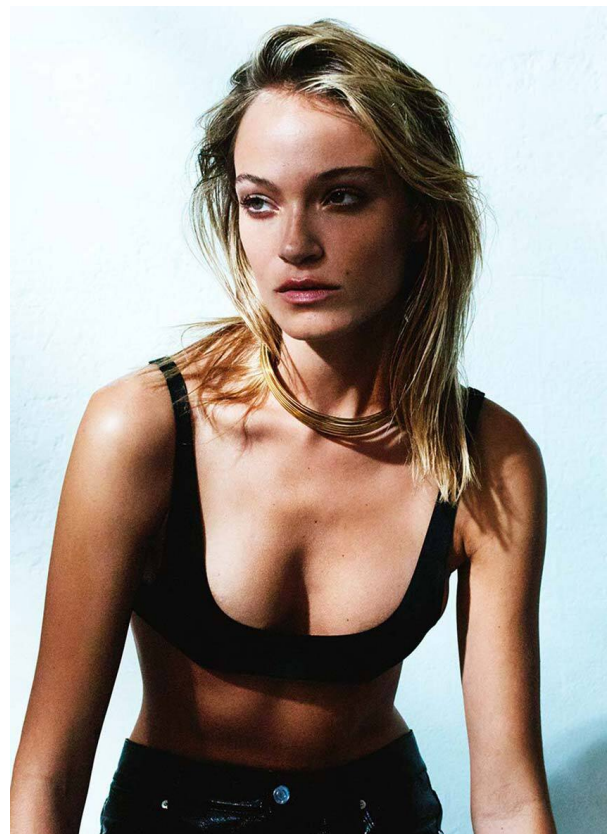

SCOUT

MODEL • AGENCY

EMMA F. MAIN

HEIGHT 177 cm BUST/WAIST/HIPS 84/63/89 cm EYES green HAIR blonde SHOES 40 LOCATION Barcelona ES

SCOUT

MODEL • AGENCY

EMMA F. MAIN

HEIGHT 177 cm BUST/WAIST/HIPS 84/63/89 cm EYES green HAIR blonde SHOES 40 LOCATION Barcelona ES