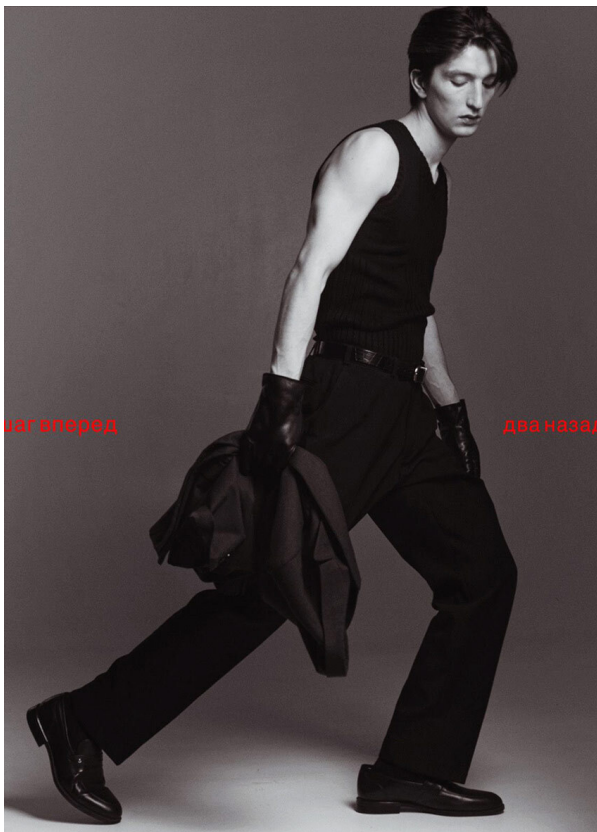

SCOUT

MODEL • AGENCY

EUGENE D. ^{MAIN}

HEIGHT 188 cm BUST/WAIST/HIPS 93/74/97 cm SIZE M/L JEANS 34 EYES hazel HAIR brown SHOES 44 LOCATION Milan IT

SCOUT

MODEL • AGENCY

EUGENE D. ^{MAIN}

HEIGHT 188 cm BUST/WAIST/HIPS 93/74/97 cm SIZE M/L JEANS 34 EYES hazel HAIR brown SHOES 44 LOCATION Milan IT

два вперед

два назад

SCOUT

MODEL • AGENCY

EUGENE D. MAIN

HEIGHT 188 cm BUST/WAIST/HIPS 93/74/97 cm SIZE M/L JEANS 34 EYES hazel HAIR brown SHOES 44 LOCATION Milan IT

SCOUT

MODEL • AGENCY