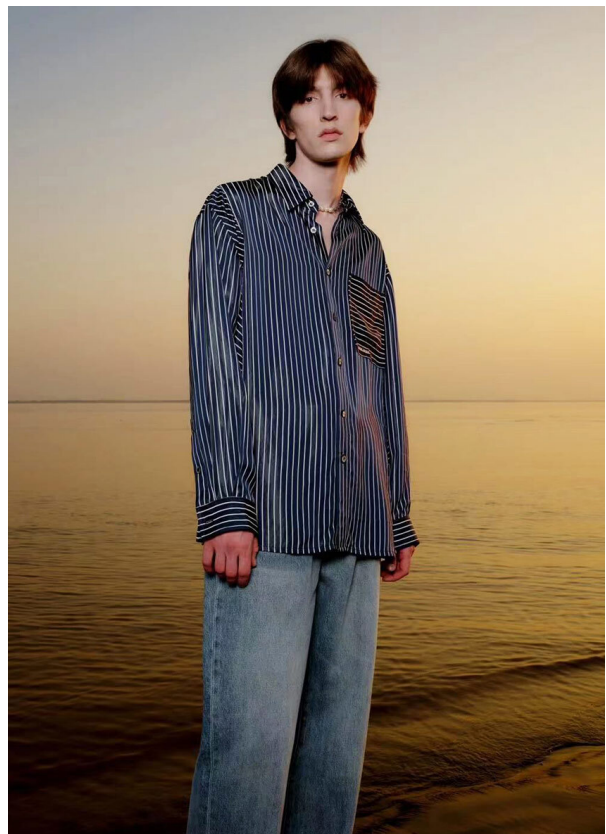

SCOUT

MODEL • AGENCY

EUGENE D. ^{MAIN}

HEIGHT 188 cm BUST/WAIST/HIPS 93/74/97 cm SIZE M/L JEANS 34 EYES hazel HAIR brown SHOES 44 LOCATION Milan IT

SCOUT

MODEL • AGENCY

EUGENE D. ^{MAIN}

HEIGHT 188 cm BUST/WAIST/HIPS 93/74/97 cm SIZE M/L JEANS 34 EYES hazel HAIR brown SHOES 44 LOCATION Milan IT

два вперед

два назад

SCOUT

MODEL • AGENCY

EUGENE D. MAIN

HEIGHT 188 cm BUST/WAIST/HIPS 93/74/97 cm SIZE M/L JEANS 34 EYES hazel HAIR brown SHOES 44 LOCATION Milan IT

SCOUT

MODEL • AGENCY