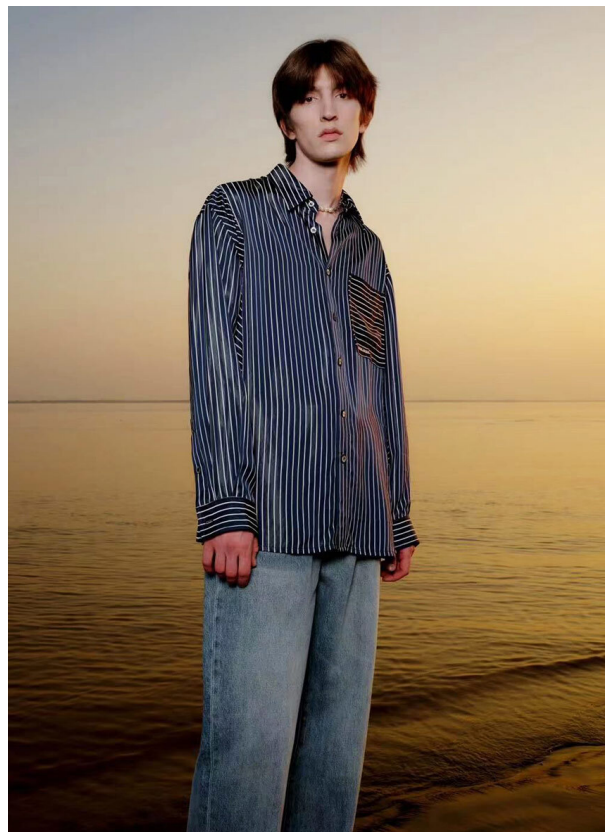

SCOUT

MODEL • AGENCY

EUGENE D. MAIN

HEIGHT 188 cm BUST/WAIST/HIPS 93/74/97 cm SIZE M/L JEANS 34 EYES hazel HAIR brown SHOES 44 LOCATION Milan IT