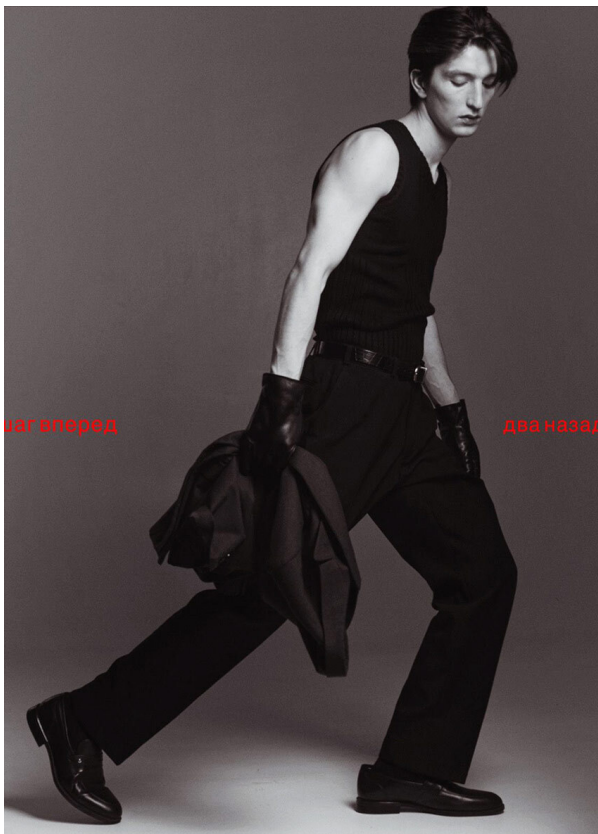

SCOUT

MODEL • AGENCY

EUGENE D. ^{MAIN}

HEIGHT 188 cm BUST/WAIST/HIPS 93/74/97 cm SIZE M/L JEANS 34 EYES hazel HAIR brown SHOES 44 LOCATION Milan IT