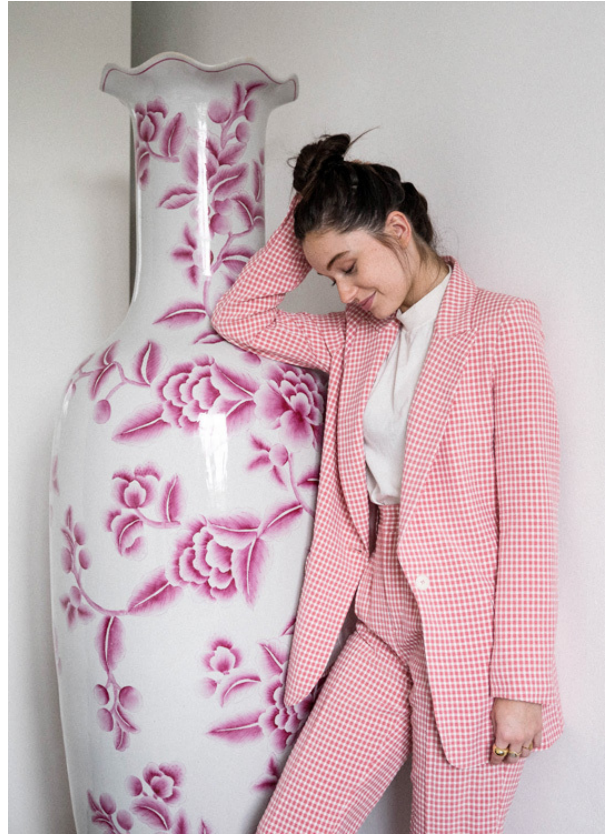

SCOUT

MODEL ● AGENCY

FABIENNE BU. 20 PLUS

HEIGHT 167 cm BUST/WAIST/HIPS 80/64/88 cm SIZE 34 EYES green HAIR brown SHOES 38 LOCATION Zürich CH