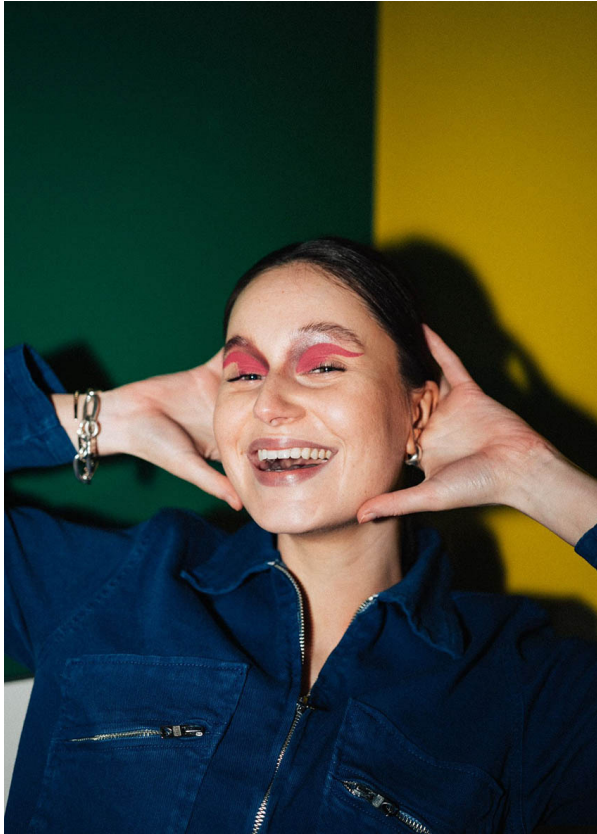

SCOUT

MODEL ● AGENCY

FABIENNE BU. 20 PLUS

HEIGHT 167 cm BUST/WAIST/HIPS 80/64/88 cm SIZE 34 EYES green HAIR brown SHOES 38 LOCATION Zürich CH