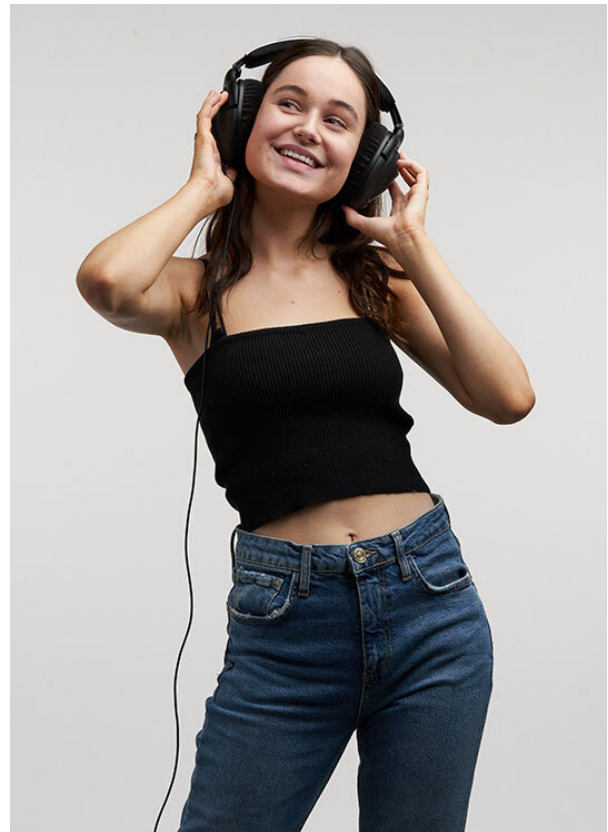

SCOUT

MODEL ● AGENCY

FABIENNE BU. 20 PLUS

HEIGHT 167 cm BUST/WAIST/HIPS 80/64/88 cm SIZE 34 EYES green HAIR brown SHOES 38 LOCATION Zürich CH