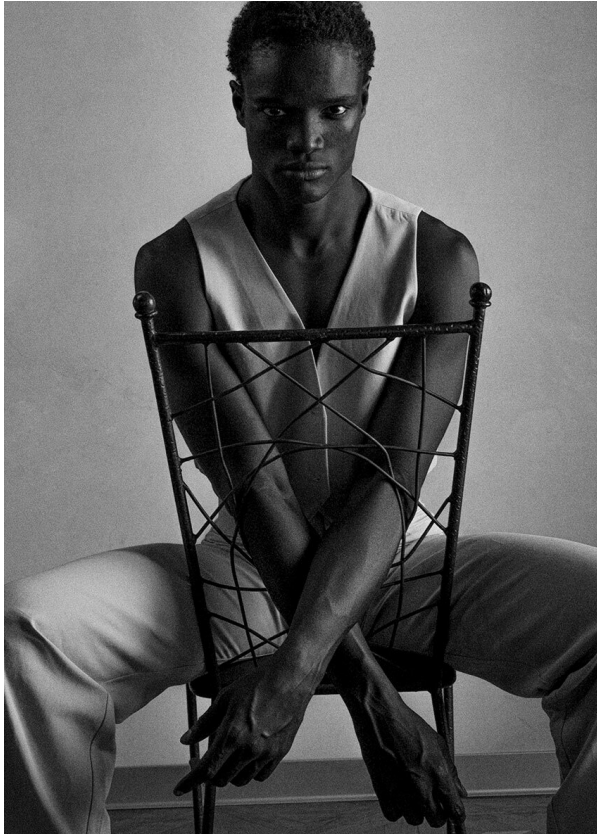

# SCOUT

MODEL • AGENCY

FALLOU G. 30 PLUS

HEIGHT 185 cm BUST/WAIST/HIPS 90/74/93 cm EYES black HAIR black SHOES 43 LOCATION Milan IT

## FALLOU G. 30 PLUS

HEIGHT 185 cm BUST/WAIST/HIPS 90/74/93 cm EYES black HAIR black SHOES 43 LOCATION Milan IT

# SCOUT

MODEL • AGENCY

**FALLOU G.** 30 PLUS

HEIGHT 185 cm BUST/WAIST/HIPS 90/74/93 cm EYES black HAIR black SHOES 43 LOCATION Milan IT