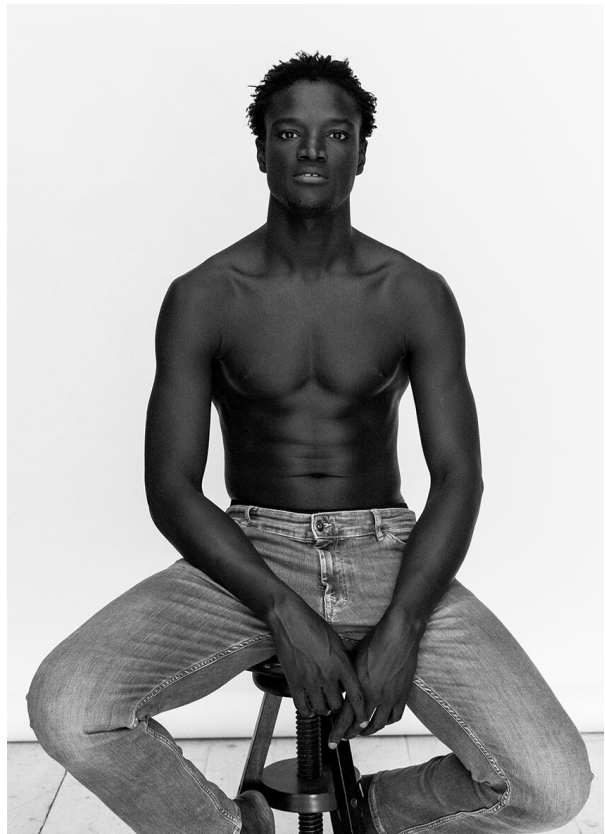

# SCOUT

MODEL • AGENCY

FALLOU G. 30 PLUS

HEIGHT 185 cm BUST/WAIST/HIPS 90/74/93 cm EYES black HAIR black SHOES 43 LOCATION Milan IT

## FALLOU G. 30 PLUS

HEIGHT 185 cm BUST/WAIST/HIPS 90/74/93 cm EYES black HAIR black SHOES 43 LOCATION Milan IT

# SCOUT

MODEL • AGENCY

**FALLOU G.** 30 PLUS

HEIGHT 185 cm BUST/WAIST/HIPS 90/74/93 cm EYES black HAIR black SHOES 43 LOCATION Milan IT