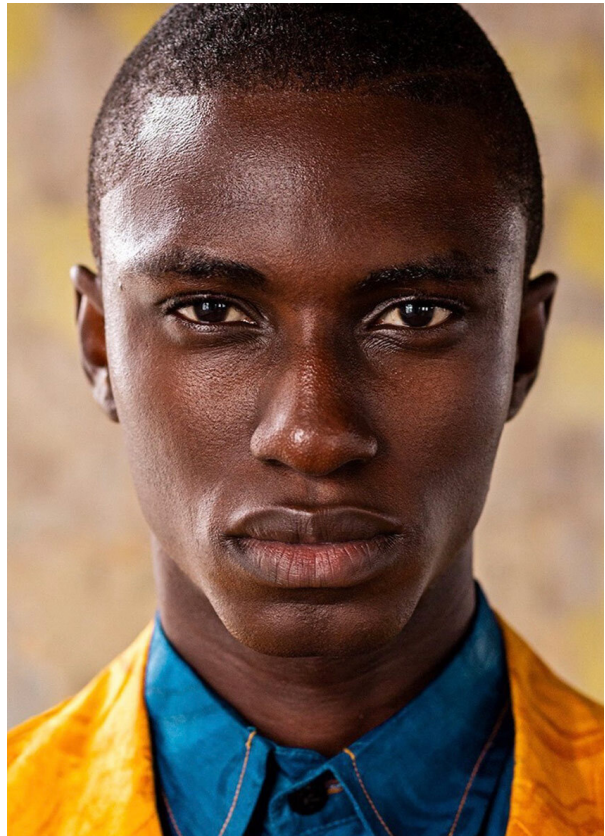

SCOUT

MODEL • AGENCY

FIFI S. MAIN

HEIGHT 185 cm BUST/WAIST/HIPS 91/73/96 cm EYES brown HAIR black SHOES 44 LOCATION Ghana

SCOUT

MODEL • AGENCY

FIFI S. MAIN

HEIGHT 185 cm BUST/WAIST/HIPS 91/73/96 cm EYES brown HAIR black SHOES 44 LOCATION Ghana

Vanity Teen

SCOUT

MODEL ● AGENCY

FIFI S. MAIN

HEIGHT 185 cm BUST/WAIST/HIPS 91/73/96 cm EYES brown HAIR black SHOES 44 LOCATION Ghana

SCOUT

MODEL ● AGENCY

FIFI S. MAIN

HEIGHT 185 cm BUST/WAIST/HIPS 91/73/96 cm EYES brown HAIR black SHOES 44 LOCATION Ghana

SCOUT

MODEL • AGENCY

FIFI S. MAIN

HEIGHT 185 cm BUST/WAIST/HIPS 91/73/96 cm EYES brown HAIR black SHOES 44 LOCATION Ghana