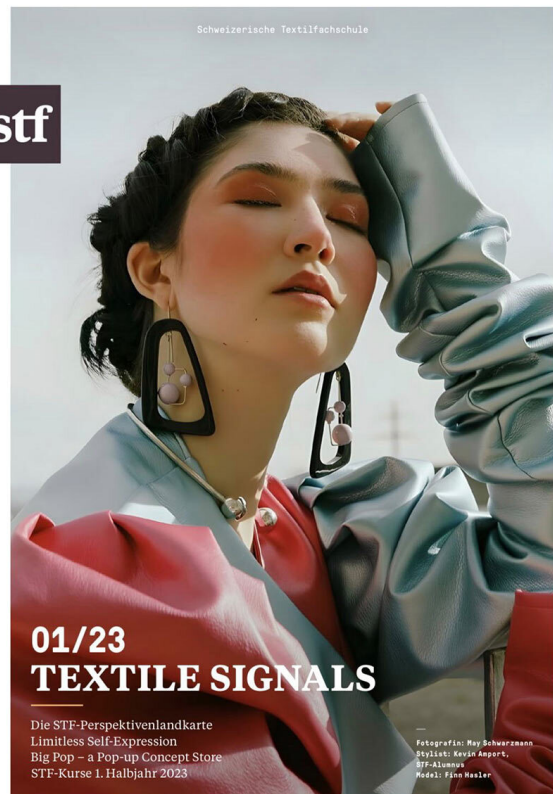

SCOUT

MODEL • AGENCY

FINN H. DEVELOPMENT

HEIGHT 172 cm BUST/WAIST/HIPS 75/62/89 cm EYES green HAIR black SHOES 39 LOCATION Glarus CH

SCOUT

MODEL • AGENCY

FINN H. DEVELOPMENT

HEIGHT 172 cm BUST/WAIST/HIPS 75/62/89 cm EYES green HAIR black SHOES 39 LOCATION Glarus CH