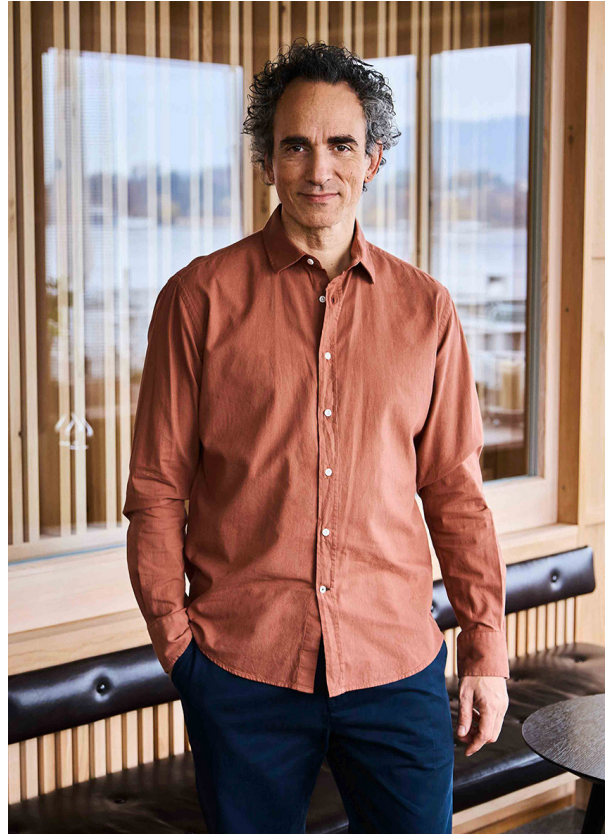

# SCOUT

MODEL ● AGENCY

**GABRIEL J.** 50 PLUS

HEIGHT 178 cm BUST/WAIST/HIPS 99/89/101 cm EYES brown HAIR black grey SHOES 43/44 LOCATION Basel CH

# SCOUT

MODEL ● AGENCY