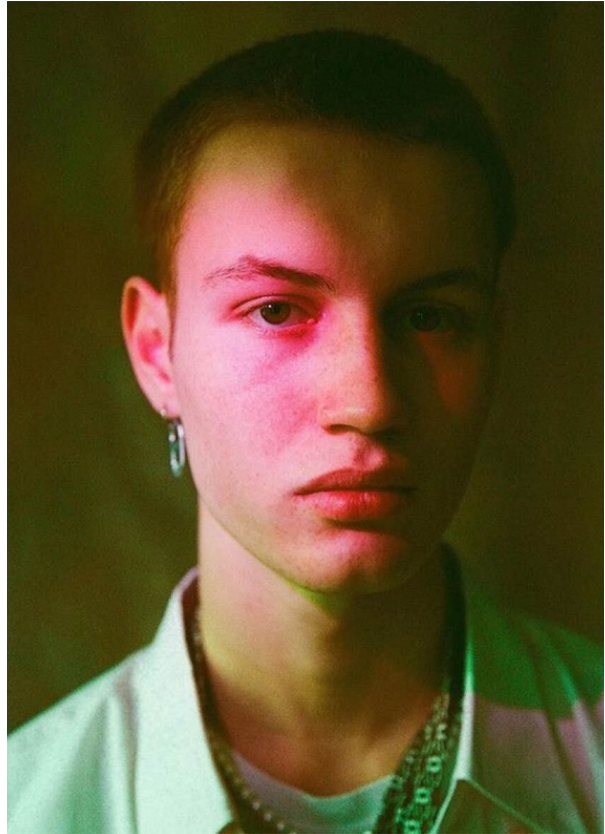

SCOUT

MODEL • AGENCY

GARICE S. DEVELOPMENT

HEIGHT 183 cm BUST/WAIST/HIPS 91/74/94 cm EYES brown HAIR light red SHOES 42.5 LOCATION Geneva CH

SCOUT

MODEL • AGENCY

GARICE S. DEVELOPMENT

HEIGHT 183 cm BUST/WAIST/HIPS 91/74/94 cm EYES brown HAIR light red SHOES 42.5 LOCATION Geneva CH