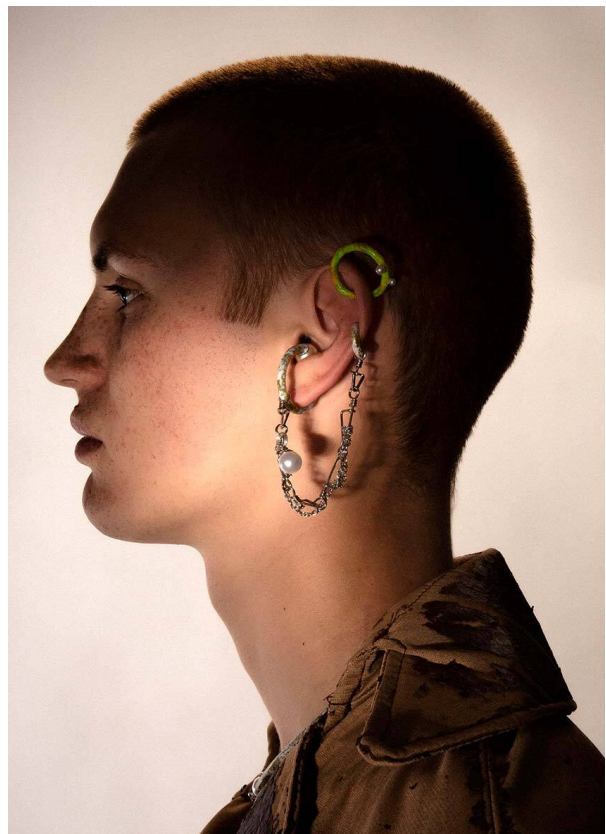

SCOUT

MODEL • AGENCY

GARICE S. DEVELOPMENT

HEIGHT 183 cm BUST/WAIST/HIPS 91/74/94 cm EYES brown HAIR light red SHOES 42.5 LOCATION Geneva CH

SCOUT

MODEL • AGENCY

GARICE S. DEVELOPMENT

HEIGHT 183 cm BUST/WAIST/HIPS 91/74/94 cm EYES brown HAIR light red SHOES 42.5 LOCATION Geneva CH