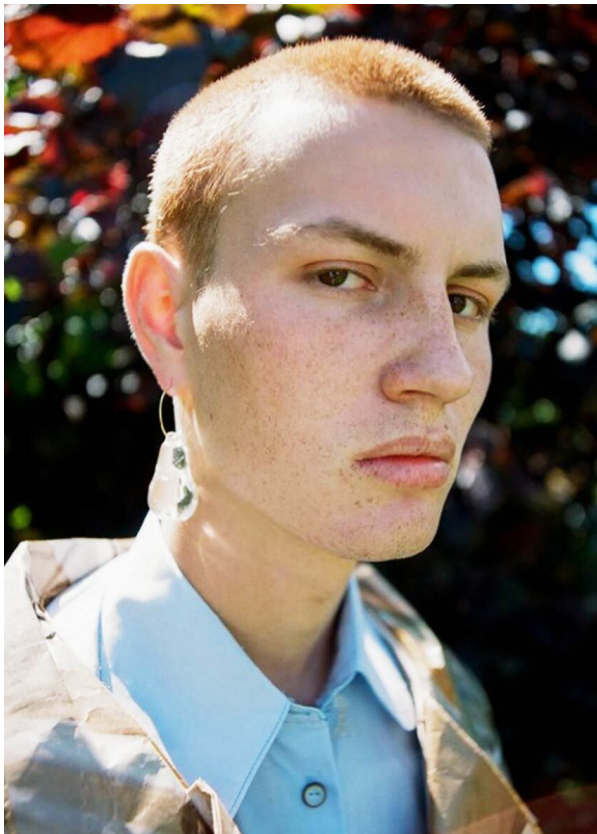

SCOUT

MODEL • AGENCY

GARICE S. DEVELOPMENT

HEIGHT 183 cm BUST/WAIST/HIPS 91/74/94 cm EYES brown HAIR light red SHOES 42.5 LOCATION Geneva CH

SCOUT

MODEL • AGENCY

GARICE S. DEVELOPMENT

HEIGHT 183 cm BUST/WAIST/HIPS 91/74/94 cm EYES brown HAIR light red SHOES 42.5 LOCATION Geneva CH