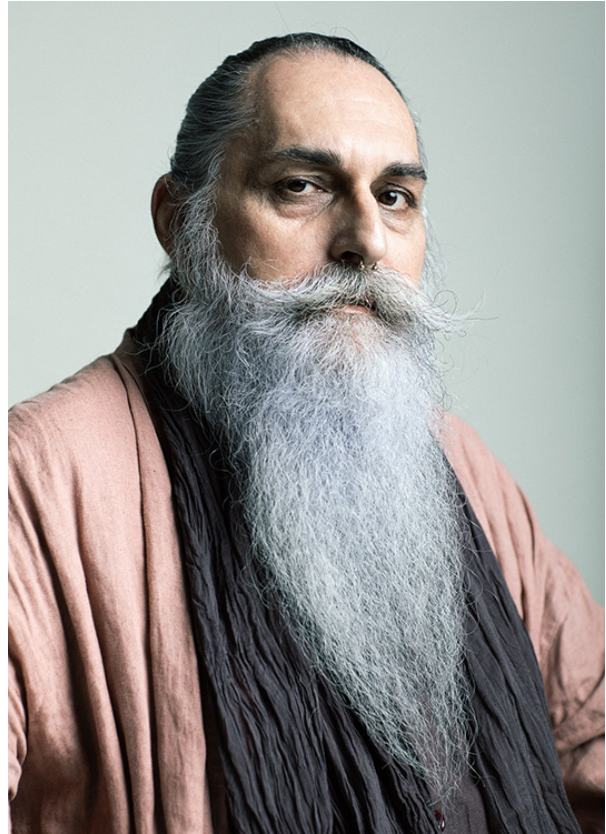

# SCOUT

MODEL ● AGENCY

## GEROLD B. SILVER

HEIGHT 178 cm BUST/WAIST/HIPS 108/96/106 cm EYES brown HAIR black grey SHOES 43/44 LOCATION Zürich CH