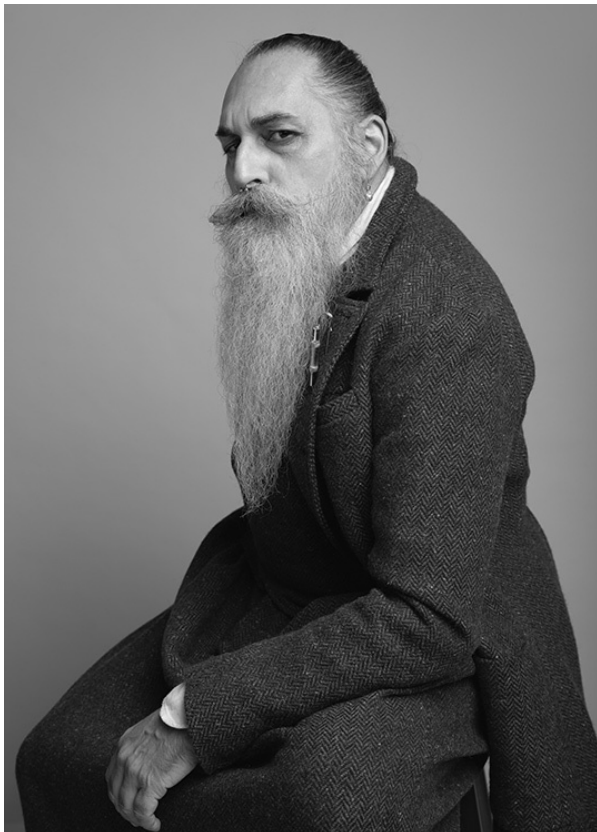

# SCOUT

MODEL ● AGENCY

## GEROLD B. SILVER

HEIGHT 178 cm BUST/WAIST/HIPS 108/96/106 cm EYES brown HAIR black grey SHOES 43/44 LOCATION Zürich CH