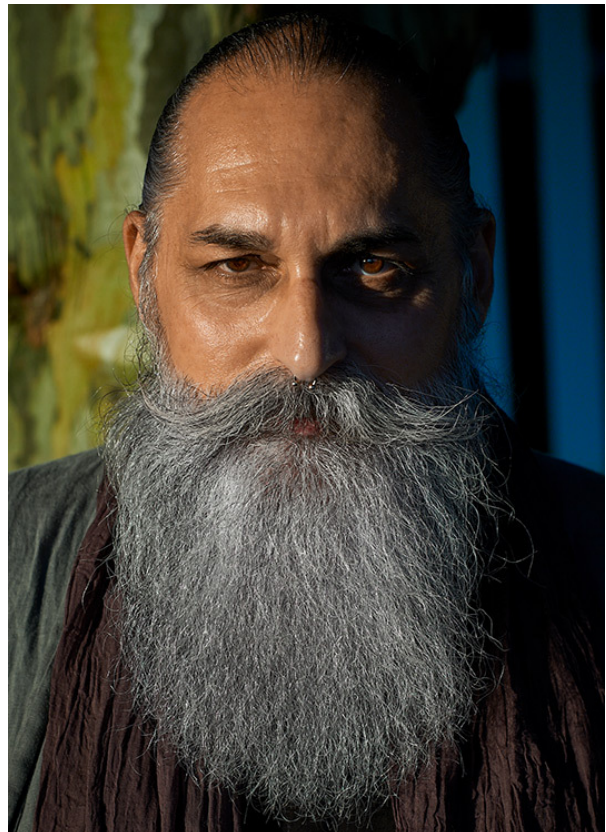

## GEROLD B. SILVER

HEIGHT 178 cm BUST/WAIST/HIPS 108/96/106 cm EYES brown HAIR black grey SHOES 43/44 LOCATION Zürich CH