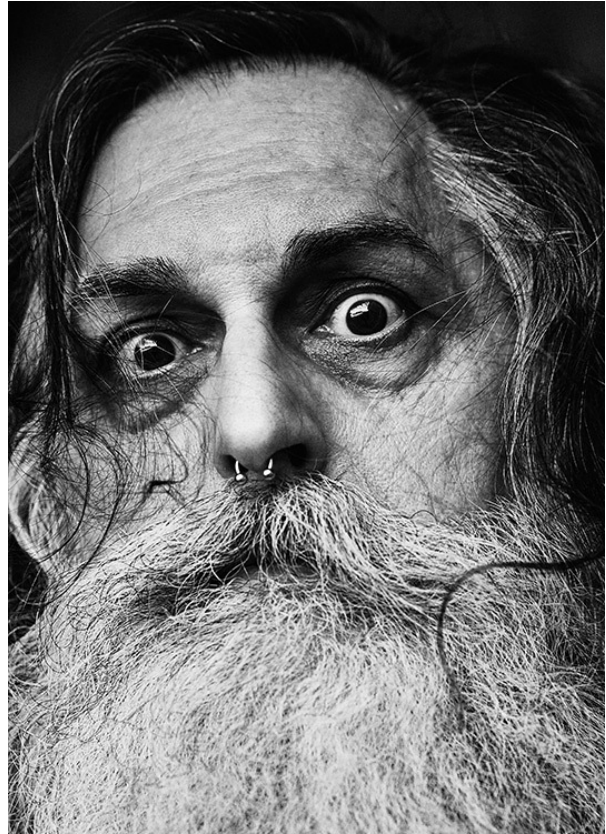

## GEROLD B. SILVER

HEIGHT 178 cm BUST/WAIST/HIPS 108/96/106 cm EYES brown HAIR black grey SHOES 43/44 LOCATION Zürich CH