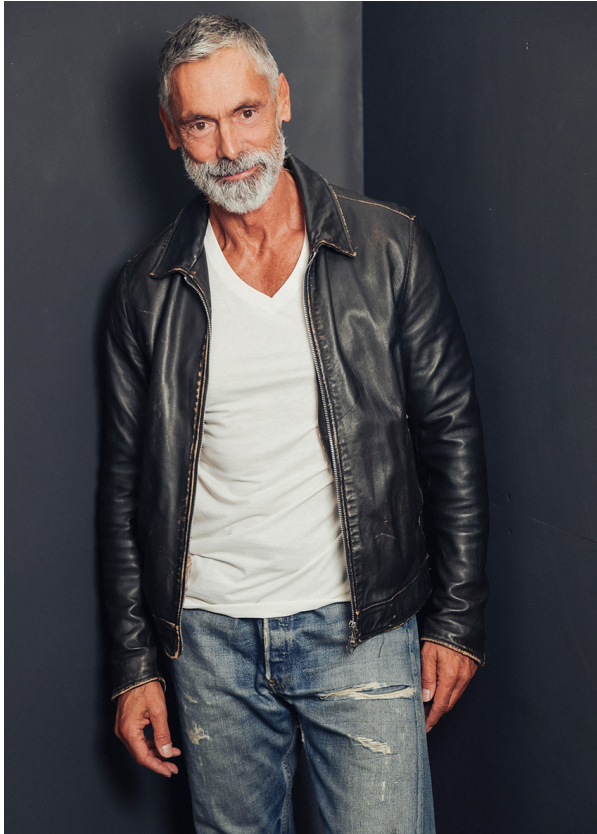

SCOUT

MODEL ● AGENCY

GIANCARLO L. SILVER

HEIGHT 177 cm BUST/WAIST/HIPS 103/84/94 cm SIZE 46 EYES brown HAIR grey SHOES 42 LOCATION Lugano CH

SCOUT

MODEL ● AGENCY

GIANCARLO L. SILVER

HEIGHT 177 cm BUST/WAIST/HIPS 103/84/94 cm SIZE 46 EYES brown HAIR grey SHOES 42 LOCATION Lugano CH