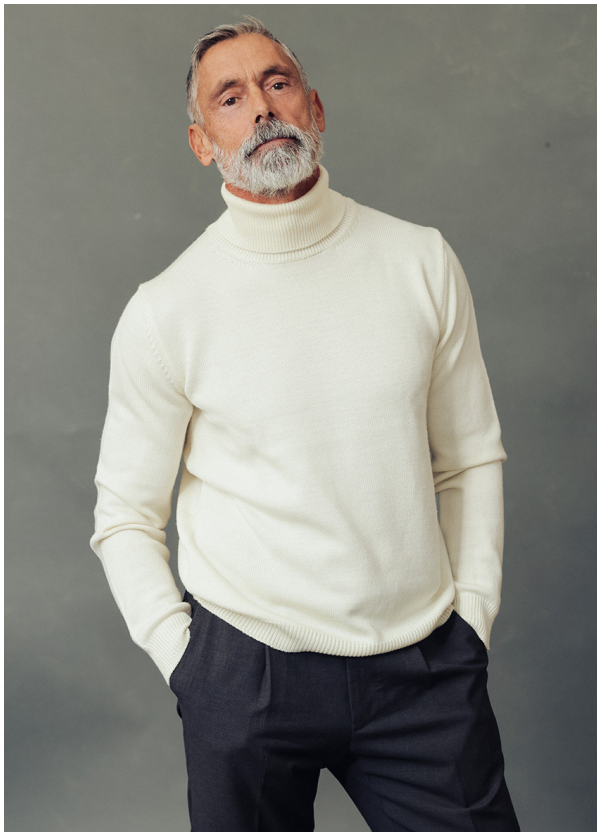

SCOUT

MODEL ● AGENCY

GIANCARLO L. SILVER

HEIGHT 177 cm BUST/WAIST/HIPS 103/84/94 cm SIZE 46 EYES brown HAIR grey SHOES 42 LOCATION Lugano CH

SCOUT

MODEL ● AGENCY

GIANCARLO L. SILVER

HEIGHT 177 cm BUST/WAIST/HIPS 103/84/94 cm SIZE 46 EYES brown HAIR grey SHOES 42 LOCATION Lugano CH