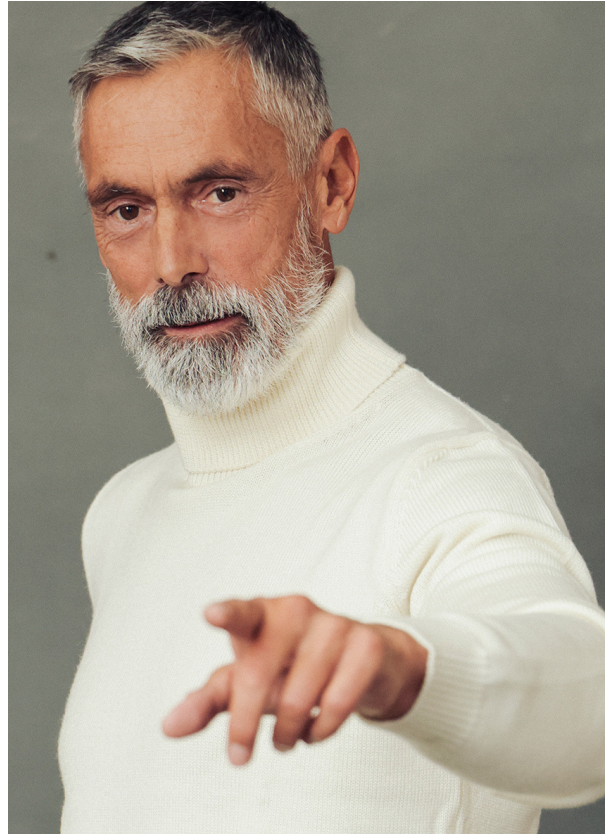

SCOUT

MODEL ● AGENCY

GIANCARLO L. SILVER

HEIGHT 177 cm BUST/WAIST/HIPS 103/84/94 cm SIZE 46 EYES brown HAIR grey SHOES 42 LOCATION Lugano CH

SCOUT

MODEL ● AGENCY

GIANCARLO L. SILVER

HEIGHT 177 cm BUST/WAIST/HIPS 103/84/94 cm SIZE 46 EYES brown HAIR grey SHOES 42 LOCATION Lugano CH