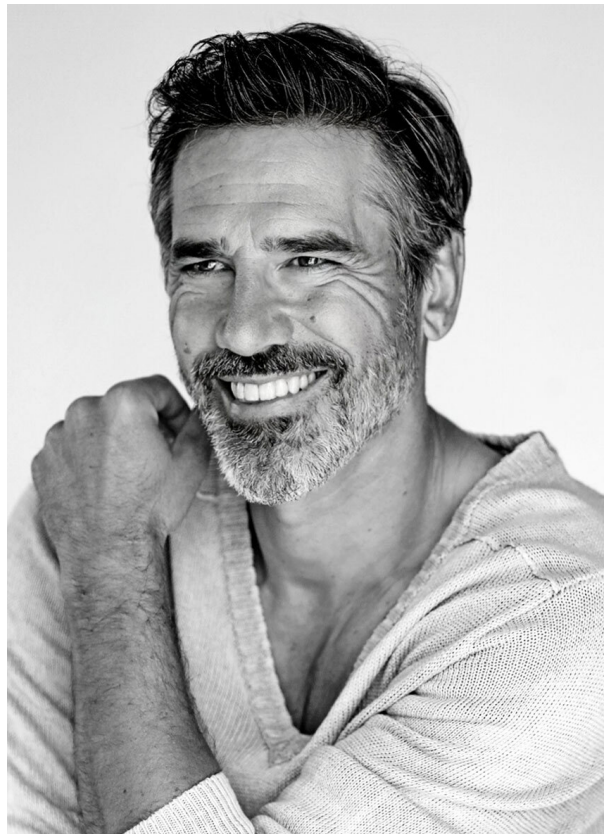

SCOUT

MODEL ● AGENCY

GILLES C. 40 PLUS

HEIGHT 183 cm BUST/WAIST/HIPS 100/86/99 cm EYES brown HAIR dark brown SHOES 43 LOCATION Barcelona ES

SCOUT

MODEL • AGENCY

GILLES C. 40 PLUS

HEIGHT 183 cm BUST/WAIST/HIPS 100/86/99 cm EYES brown HAIR dark brown SHOES 43 LOCATION Barcelona ES

SCOUT

MODEL • AGENCY

GILLES C. 40 PLUS

HEIGHT 183 cm BUST/WAIST/HIPS 100/86/99 cm EYES brown HAIR dark brown SHOES 43 LOCATION Barcelona ES

SCOUT

MODEL • AGENCY

GILLES C. 40 PLUS

HEIGHT 183 cm BUST/WAIST/HIPS 100/86/99 cm EYES brown HAIR dark brown SHOES 43 LOCATION Barcelona ES