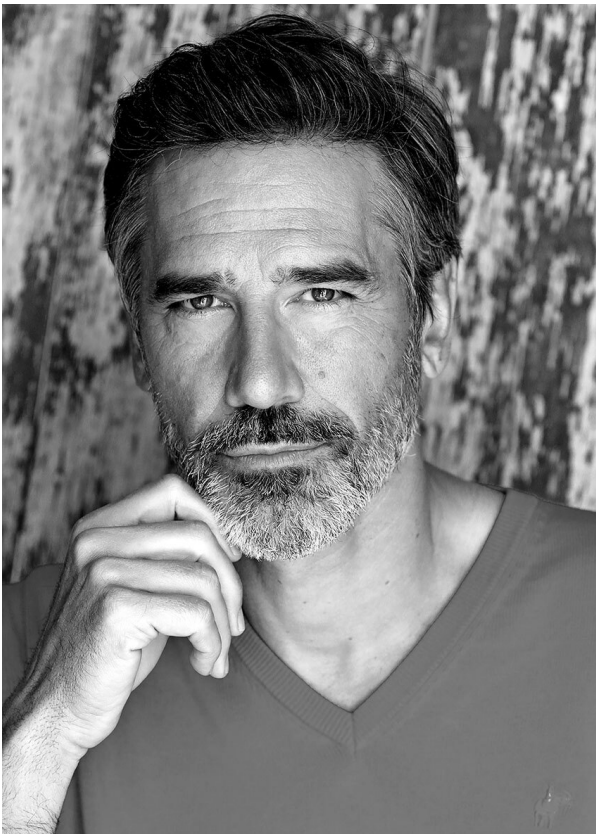

SCOUT

MODEL ● AGENCY

GILLES C. 40 PLUS

HEIGHT 183 cm BUST/WAIST/HIPS 100/86/99 cm EYES brown HAIR dark brown SHOES 43 LOCATION Barcelona ES

SCOUT

MODEL • AGENCY

GILLES C. 40 PLUS

HEIGHT 183 cm BUST/WAIST/HIPS 100/86/99 cm EYES brown HAIR dark brown SHOES 43 LOCATION Barcelona ES

SCOUT

MODEL • AGENCY

GILLES C. 40 PLUS

HEIGHT 183 cm BUST/WAIST/HIPS 100/86/99 cm EYES brown HAIR dark brown SHOES 43 LOCATION Barcelona ES

SCOUT

MODEL • AGENCY

GILLES C. 40 PLUS

HEIGHT 183 cm BUST/WAIST/HIPS 100/86/99 cm EYES brown HAIR dark brown SHOES 43 LOCATION Barcelona ES

SCOUT

MODEL ● AGENCY

GILLES C. 40 PLUS

HEIGHT 183 cm BUST/WAIST/HIPS 100/86/99 cm EYES brown HAIR dark brown SHOES 43 LOCATION Barcelona ES