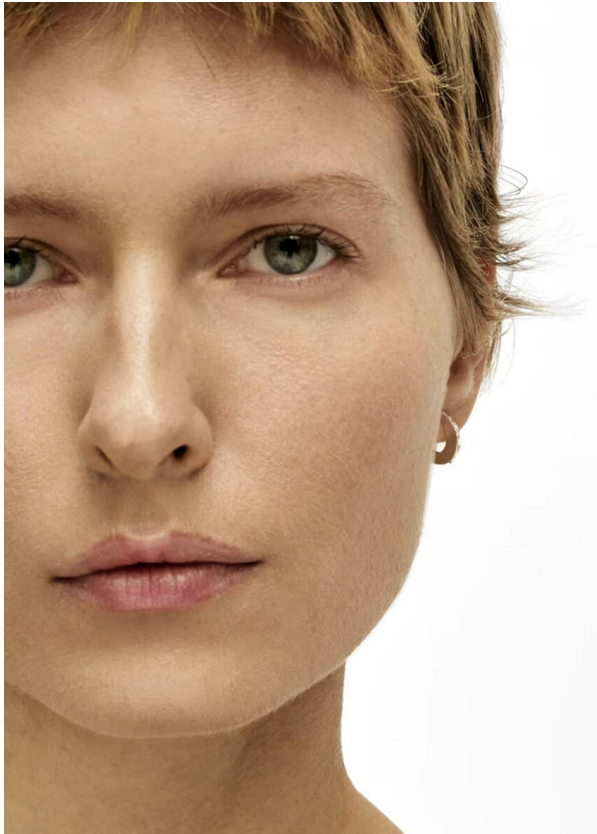

# SCOUT

MODEL • AGENCY

**GIN S.** 30 PLUS

HEIGHT 176 cm BUST/WAIST/HIPS 83/60/89 cm JEANS 28/32 EYES green HAIR dark blonde SHOES 40 LOCATION Stuttgart DE