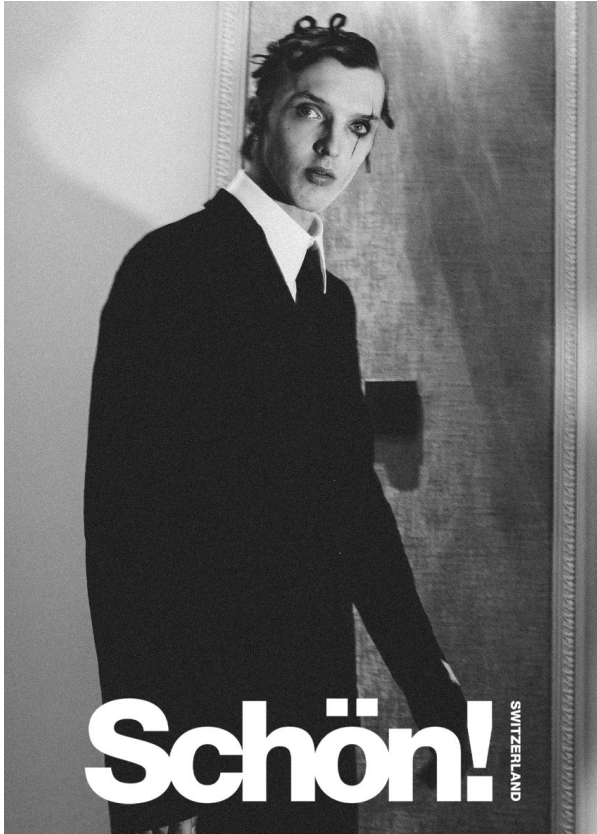

## GOLO F. IN TOWN

HEIGHT 186 cm BUST/WAIST/HIPS 86/71/91 cm EYES blue HAIR dark blonde SHOES 44.5 LOCATION Luzern CH

# SCOUT

MODEL • AGENCY

GOLO F. IN TOWN

HEIGHT 186 cm BUST/WAIST/HIPS 86/71/91 cm EYES blue HAIR dark blonde SHOES 44.5 LOCATION Luzern CH