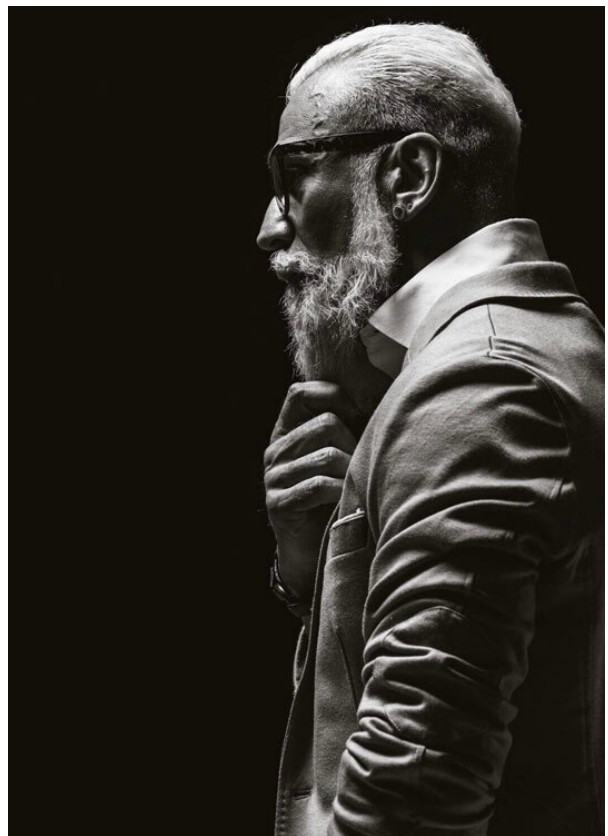

SCOUT

MODEL • AGENCY

GREGORIO B. SILVER

HEIGHT 176 cm BUST/WAIST/HIPS 101/89/100 cm EYES Grün HAIR Weiss SHOES 42 LOCATION Regensdorf CH

SCOUT

MODEL • AGENCY

GREGORIO B. ^{SILVER}

HEIGHT 176 cm BUST/WAIST/HIPS 101/89/100 cm EYES Grün HAIR Weiss SHOES 42 LOCATION Regensdorf CH

SCOUT

MODEL • AGENCY

GREGORIO B. SILVER

HEIGHT 176 cm BUST/WAIST/HIPS 101/89/100 cm EYES Grün HAIR Weiss SHOES 42 LOCATION Regensdorf CH

SCOUT

MODEL • AGENCY

GREGORIO B. SILVER

HEIGHT 176 cm BUST/WAIST/HIPS 101/89/100 cm EYES Grün HAIR Weiss SHOES 42 LOCATION Regensdorf CH

SCOUT

MODEL • AGENCY

GREGORIO B. SILVER

HEIGHT 176 cm BUST/WAIST/HIPS 101/89/100 cm EYES Grün HAIR Weiss SHOES 42 LOCATION Regensdorf CH