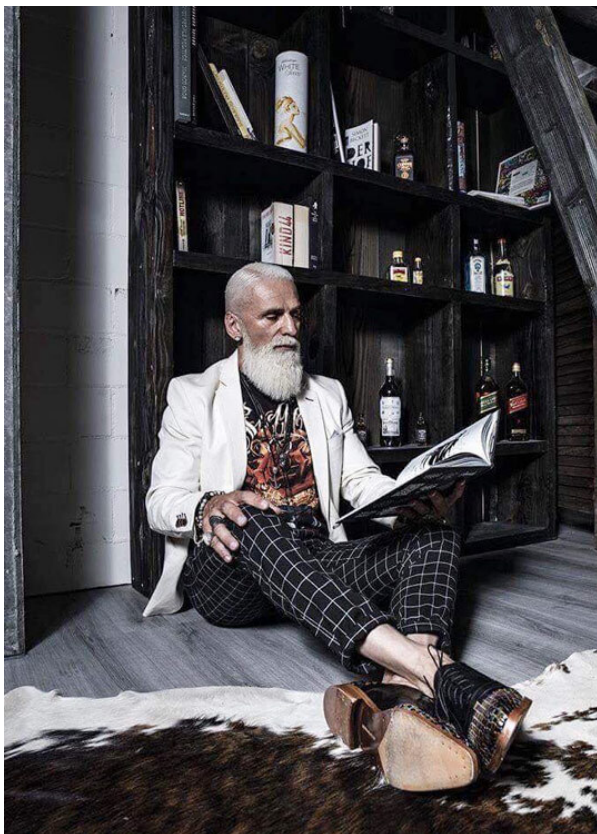

SCOUT

MODEL • AGENCY

GREGORIO B. SILVER

HEIGHT 176 cm BUST/WAIST/HIPS 101/89/100 cm EYES Grün HAIR Weiss SHOES 42 LOCATION Regensdorf CH

SCOUT

MODEL • AGENCY

GREGORIO B. ^{SILVER}

HEIGHT 176 cm BUST/WAIST/HIPS 101/89/100 cm EYES Grün HAIR Weiss SHOES 42 LOCATION Regensdorf CH

SCOUT

MODEL • AGENCY

GREGORIO B. SILVER

HEIGHT 176 cm BUST/WAIST/HIPS 101/89/100 cm EYES Grün HAIR Weiss SHOES 42 LOCATION Regensdorf CH

SCOUT

MODEL • AGENCY

GREGORIO B. SILVER

HEIGHT 176 cm BUST/WAIST/HIPS 101/89/100 cm EYES Grün HAIR Weiss SHOES 42 LOCATION Regensdorf CH