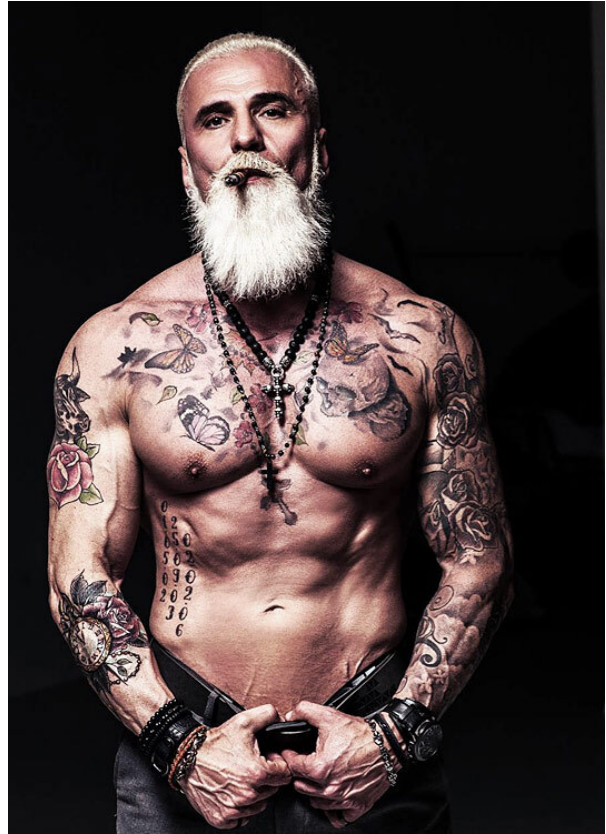

SCOUT

MODEL • AGENCY

GREGORIO B. SILVER

HEIGHT 176 cm BUST/WAIST/HIPS 101/89/100 cm EYES Grün HAIR Weiss SHOES 42 LOCATION Regensdorf CH

SCOUT

MODEL • AGENCY

GREGORIO B. ^{SILVER}

HEIGHT 176 cm BUST/WAIST/HIPS 101/89/100 cm EYES Grün HAIR Weiss SHOES 42 LOCATION Regensdorf CH

SCOUT

MODEL • AGENCY

GREGORIO B. SILVER

HEIGHT 176 cm BUST/WAIST/HIPS 101/89/100 cm EYES Grün HAIR Weiss SHOES 42 LOCATION Regensdorf CH

SCOUT

MODEL • AGENCY

GREGORIO B. SILVER

HEIGHT 176 cm BUST/WAIST/HIPS 101/89/100 cm EYES Grün HAIR Weiss SHOES 42 LOCATION Regensdorf CH

SCOUT

MODEL • AGENCY

GREGORIO B. SILVER

HEIGHT 176 cm BUST/WAIST/HIPS 101/89/100 cm EYES Grün HAIR Weiss SHOES 42 LOCATION Regensdorf CH