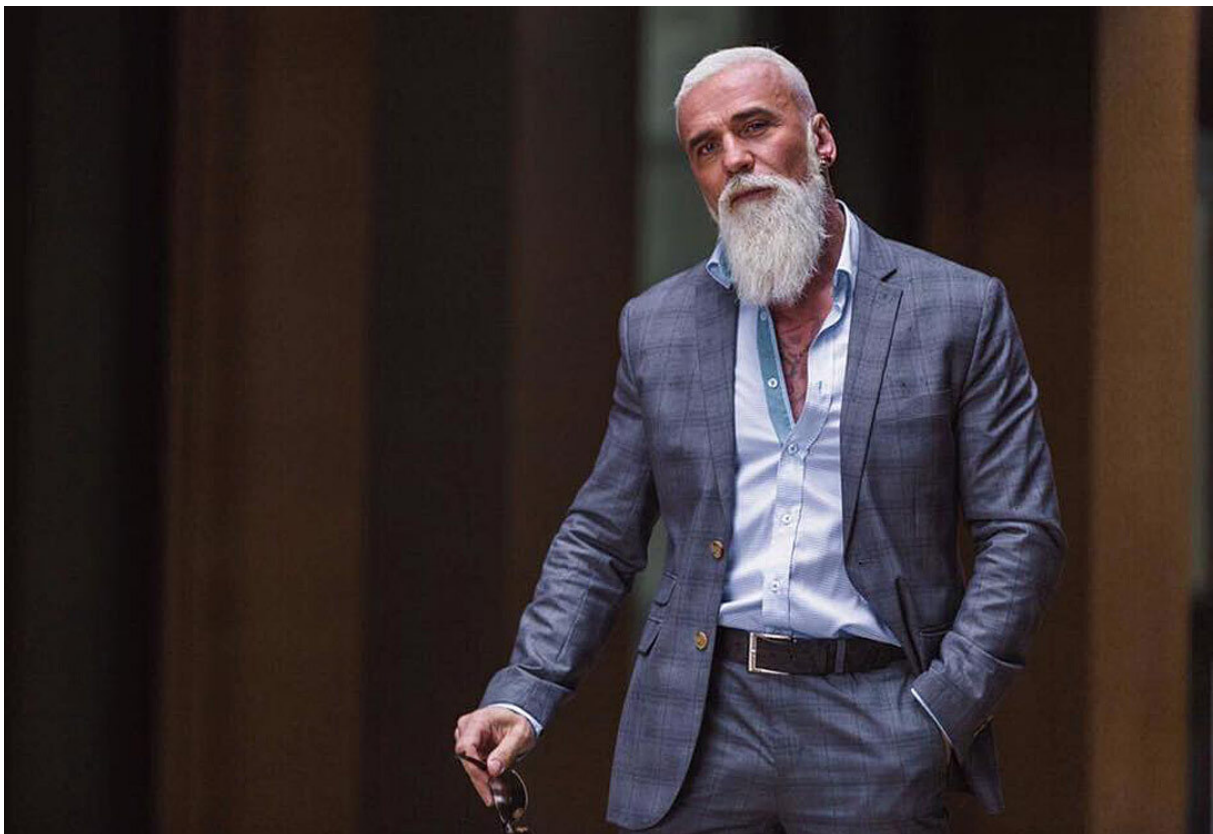

SCOUT

MODEL • AGENCY

GREGORIO B. SILVER

HEIGHT 176 cm BUST/WAIST/HIPS 101/89/100 cm EYES Grün HAIR Weiss SHOES 42 LOCATION Regensdorf CH

SCOUT

MODEL • AGENCY

GREGORIO B. ^{SILVER}

HEIGHT 176 cm BUST/WAIST/HIPS 101/89/100 cm EYES Grün HAIR Weiss SHOES 42 LOCATION Regensdorf CH

SCOUT

MODEL • AGENCY

GREGORIO B. SILVER

HEIGHT 176 cm BUST/WAIST/HIPS 101/89/100 cm EYES Grün HAIR Weiss SHOES 42 LOCATION Regensdorf CH

SCOUT

MODEL • AGENCY

GREGORIO B. SILVER

HEIGHT 176 cm BUST/WAIST/HIPS 101/89/100 cm EYES Grün HAIR Weiss SHOES 42 LOCATION Regensdorf CH

SCOUT

MODEL • AGENCY

GREGORIO B. SILVER

HEIGHT 176 cm BUST/WAIST/HIPS 101/89/100 cm EYES Grün HAIR Weiss SHOES 42 LOCATION Regensdorf CH