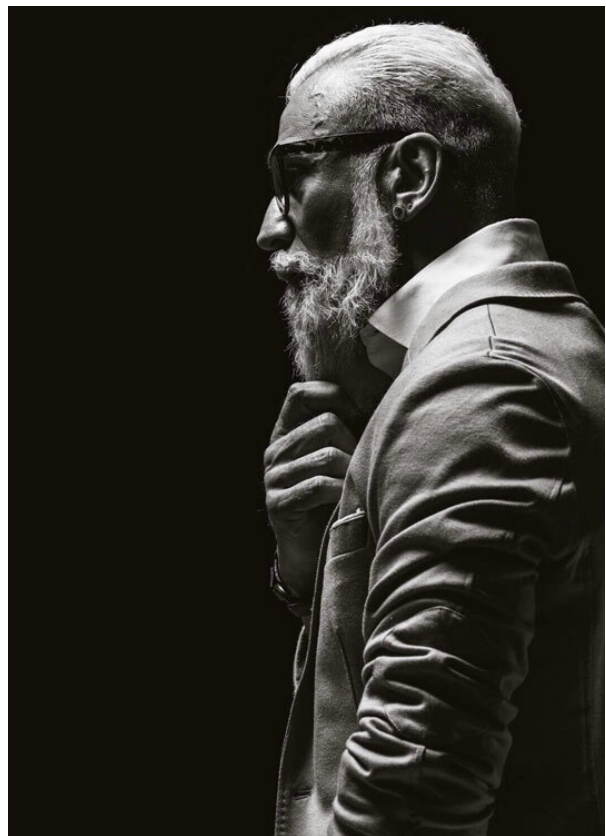

SCOUT

MODEL • AGENCY

GREGORIO B. SILVER

HEIGHT 176 cm BUST/WAIST/HIPS 101/89/100 cm EYES Grün HAIR Weiss SHOES 42 LOCATION Regensdorf CH

SCOUT

MODEL • AGENCY

GREGORIO B. ^{SILVER}

HEIGHT 176 cm BUST/WAIST/HIPS 101/89/100 cm EYES Grün HAIR Weiss SHOES 42 LOCATION Regensdorf CH

SCOUT

MODEL • AGENCY

GREGORIO B. SILVER

HEIGHT 176 cm BUST/WAIST/HIPS 101/89/100 cm EYES Grün HAIR Weiss SHOES 42 LOCATION Regensdorf CH

SCOUT

MODEL • AGENCY

GREGORIO B. SILVER

HEIGHT 176 cm BUST/WAIST/HIPS 101/89/100 cm EYES Grün HAIR Weiss SHOES 42 LOCATION Regensdorf CH

SCOUT

MODEL • AGENCY

GREGORIO B. SILVER

HEIGHT 176 cm BUST/WAIST/HIPS 101/89/100 cm EYES Grün HAIR Weiss SHOES 42 LOCATION Regensdorf CH