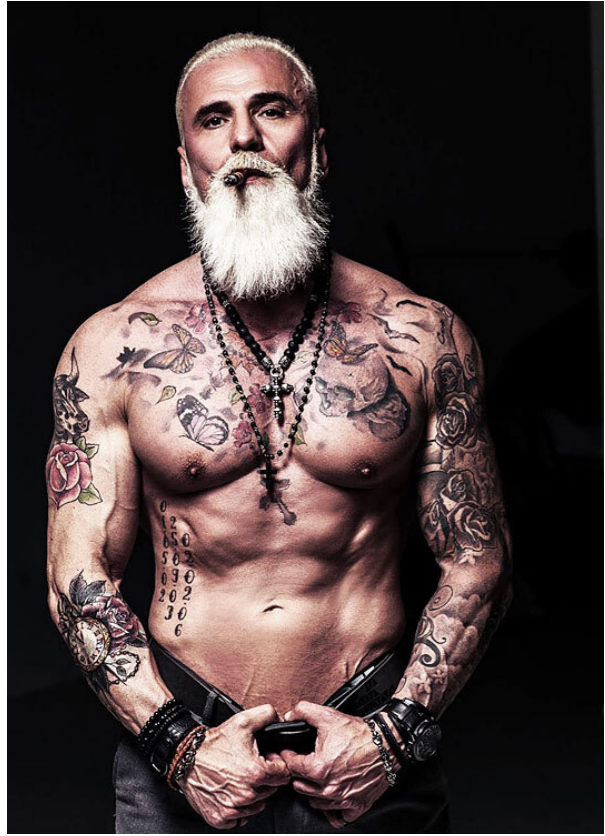

SCOUT

MODEL • AGENCY

GREGORIO B. SILVER

HEIGHT 176 cm BUST/WAIST/HIPS 101/89/100 cm EYES Grün HAIR Weiss SHOES 42 LOCATION Regensdorf CH

SCOUT

MODEL • AGENCY

GREGORIO B. ^{SILVER}

HEIGHT 176 cm BUST/WAIST/HIPS 101/89/100 cm EYES Grün HAIR Weiss SHOES 42 LOCATION Regensdorf CH

SCOUT

MODEL • AGENCY

GREGORIO B. SILVER

HEIGHT 176 cm BUST/WAIST/HIPS 101/89/100 cm EYES Grün HAIR Weiss SHOES 42 LOCATION Regensdorf CH

SCOUT

MODEL • AGENCY

GREGORIO B. SILVER

HEIGHT 176 cm BUST/WAIST/HIPS 101/89/100 cm EYES Grün HAIR Weiss SHOES 42 LOCATION Regensdorf CH

SCOUT

MODEL • AGENCY

GREGORIO B. SILVER

HEIGHT 176 cm BUST/WAIST/HIPS 101/89/100 cm EYES Grün HAIR Weiss SHOES 42 LOCATION Regensdorf CH