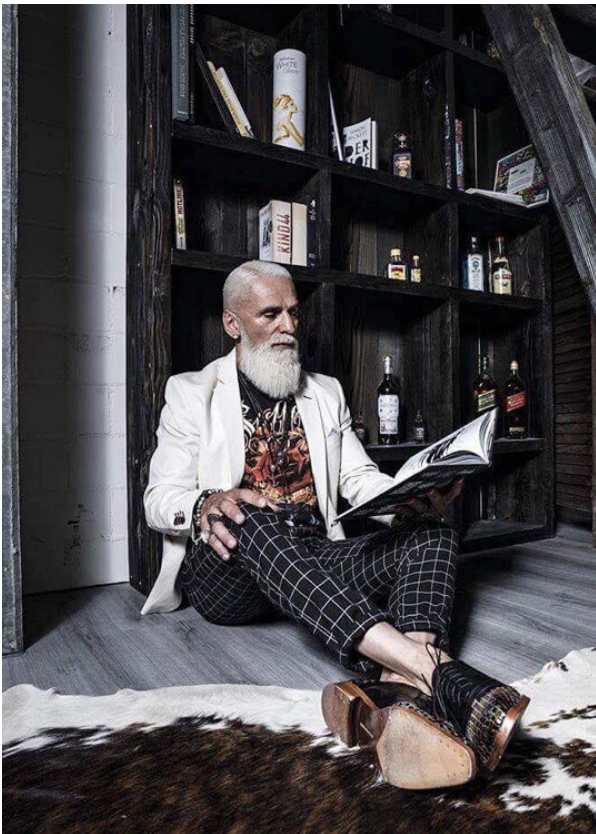

SCOUT

MODEL • AGENCY

GREGORIO B. SILVER

HEIGHT 176 cm BUST/WAIST/HIPS 101/89/100 cm EYES Grün HAIR Weiss SHOES 42 LOCATION Regensdorf CH

SCOUT

MODEL • AGENCY

GREGORIO B. ^{SILVER}

HEIGHT 176 cm BUST/WAIST/HIPS 101/89/100 cm EYES Grün HAIR Weiss SHOES 42 LOCATION Regensdorf CH

SCOUT

MODEL • AGENCY

GREGORIO B. SILVER

HEIGHT 176 cm BUST/WAIST/HIPS 101/89/100 cm EYES Grün HAIR Weiss SHOES 42 LOCATION Regensdorf CH

SCOUT

MODEL • AGENCY

GREGORIO B. SILVER

HEIGHT 176 cm BUST/WAIST/HIPS 101/89/100 cm EYES Grün HAIR Weiss SHOES 42 LOCATION Regensdorf CH