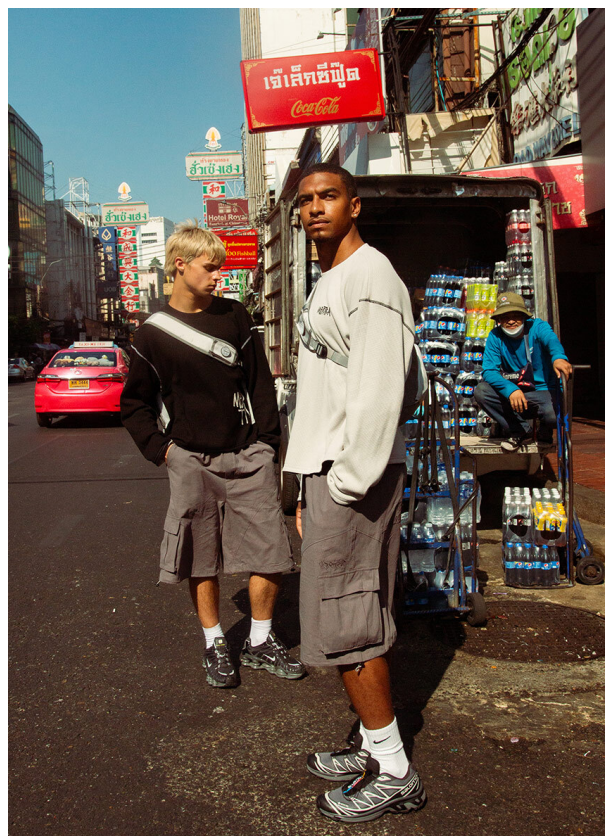

SCOUT

MODEL ● AGENCY

GREGORY K. 20 PLUS

HEIGHT 183 cm BUST/WAIST/HIPS 100.5/81/108 cm EYES dark brown HAIR black LOCATION Lausanne CH

SCOUT

MODEL ● AGENCY

GREGORY K. 20 PLUS

HEIGHT 183 cm BUST/WAIST/HIPS 100.5/81/108 cm EYES dark brown HAIR black LOCATION Lausanne CH

SCOUT

MODEL ● AGENCY

GREGORY K. 20 PLUS

HEIGHT 183 cm BUST/WAIST/HIPS 100.5/81/108 cm EYES dark brown HAIR black LOCATION Lausanne CH

GIAROMagazine

23