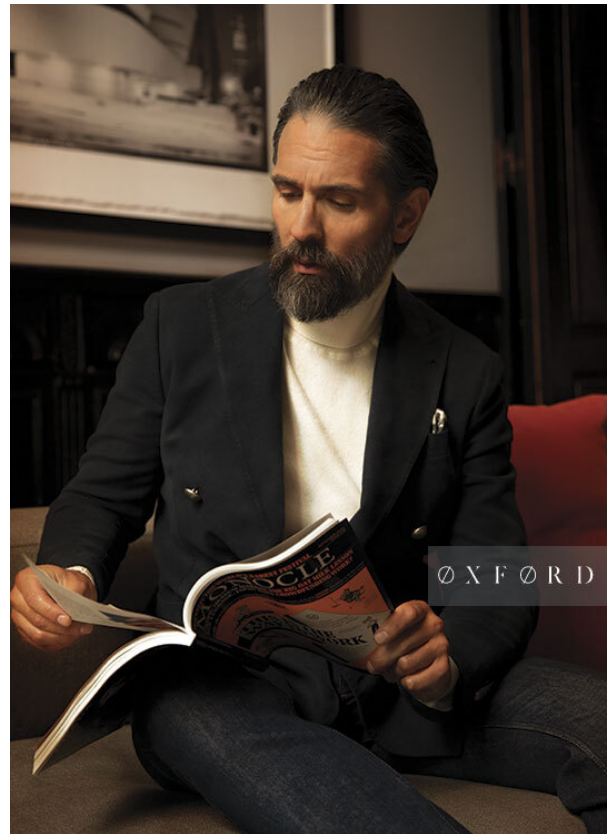

SCOUT

MODEL • AGENCY

GUILLAUME M. 40 PLUS

HEIGHT 184 cm BUST/WAIST 100/82 cm EYES blue HAIR brown SHOES 43 LOCATION Boulogne-Billancourt IT

SCOUT

MODEL • AGENCY

GUILLAUME M. 40 PLUS

HEIGHT 184 cm BUST/WAIST 100/82 cm EYES blue HAIR brown SHOES 43 LOCATION Boulogne-Billancourt IT