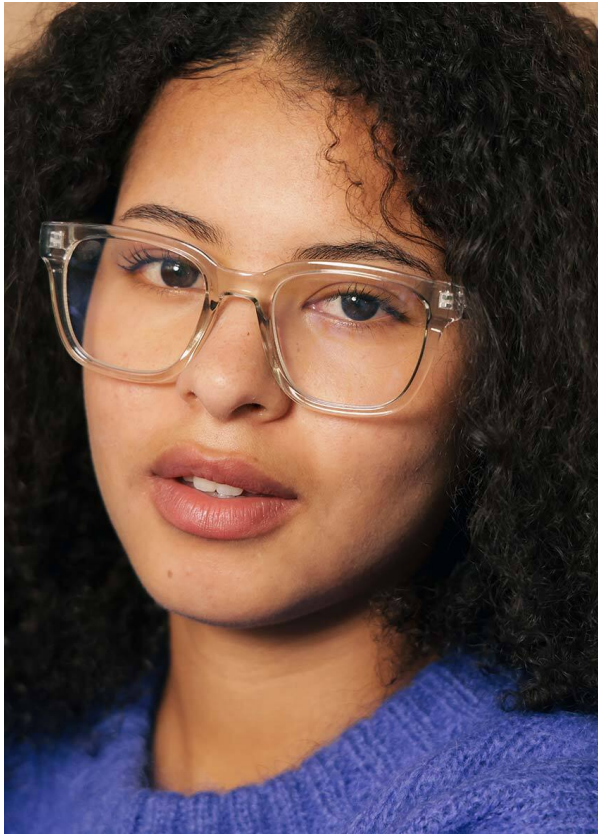

SCOUT

MODEL ● AGENCY

HALEEMA F. 20 PLUS

HEIGHT 161 cm BUST/WAIST/HIPS 83/64/92 cm SIZE 34 JEANS 25/30 EYES brown HAIR brown SHOES 38 LOCATION Zürich CH

SCOUT

MODEL ● AGENCY

HALEEMA F. 20 PLUS

HEIGHT 161 cm BUST/WAIST/HIPS 83/64/92 cm SIZE 34 JEANS 25/30 EYES brown HAIR brown SHOES 38 LOCATION Zürich CH