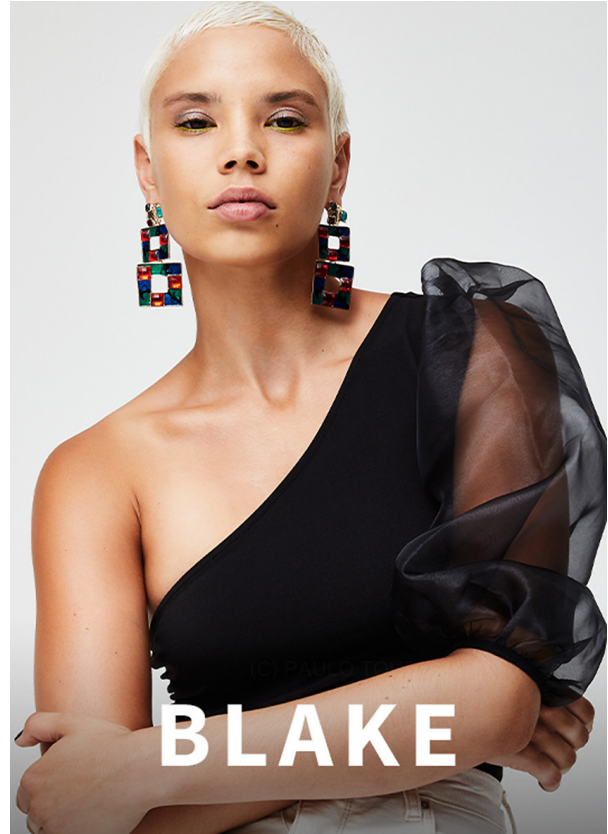

# SCOUT

MODEL • AGENCY

**HANNAH M.** MAIN

HEIGHT 170 cm BUST/WAIST/HIPS 84/63/92 cm EYES brown HAIR blonde SHOES 40.5 LOCATION London UK

# SCOUT

MODEL • AGENCY

HANNAH M. MAIN

HEIGHT 170 cm BUST/WAIST/HIPS 84/63/92 cm EYES brown HAIR blonde SHOES 40.5 LOCATION London UK