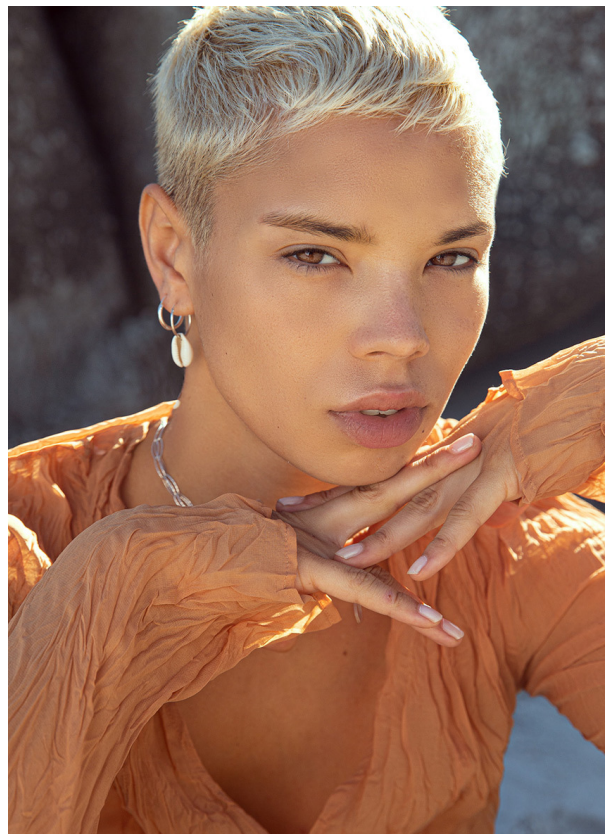

SCOUT

MODEL ● AGENCY

HANNAH M. MAIN

HEIGHT 170 cm BUST/WAIST/HIPS 84/63/92 cm EYES brown HAIR blonde SHOES 40.5 LOCATION London UK