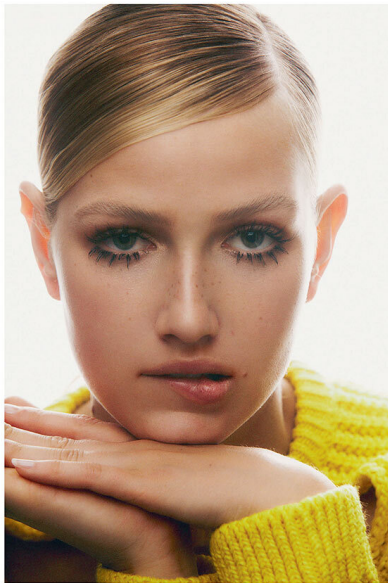

SCOUT

MODEL • AGENCY

HANNY P. MAIN

HEIGHT 178 cm BUST/WAIST/HIPS 80/62/90 cm EYES blue HAIR blonde SHOES 39 LOCATION Hamburg DE

moda

vuelven los
sesenta

SCOUT

MODEL • AGENCY

HANNY P. MAIN

HEIGHT 178 cm BUST/WAIST/HIPS 80/62/90 cm EYES blue HAIR blonde SHOES 39 LOCATION Hamburg DE

SCOUT

MODEL • AGENCY

HANNY P. MAIN

HEIGHT 178 cm BUST/WAIST/HIPS 80/62/90 cm EYES blue HAIR blonde SHOES 39 LOCATION Hamburg DE

SCOUT

MODEL • AGENCY

HANNY P. MAIN

HEIGHT 178 cm BUST/WAIST/HIPS 80/62/90 cm EYES blue HAIR blonde SHOES 39 LOCATION Hamburg DE

SCOUT

MODEL • AGENCY

HANNY P. MAIN

HEIGHT 178 cm BUST/WAIST/HIPS 80/62/90 cm EYES blue HAIR blonde SHOES 39 LOCATION Hamburg DE