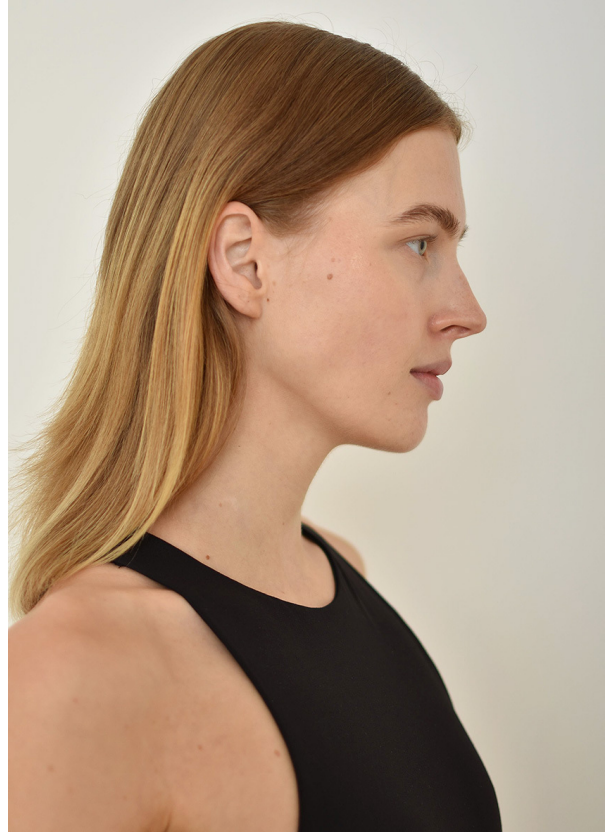

SCOUT

MODEL • AGENCY

ILONA V. MAIN

HEIGHT 178 cm LINGERIE 80B BUST/WAIST/HIPS 82/59/90 cm SIZE 34/36 JEANS 26/34 EYES blue HAIR blonde SHOES 39 LOCATION Paris FR

SCOUT

MODEL • AGENCY

ILONA V. MAIN

HEIGHT 178 cm LINGERIE 80B BUST/WAIST/HIPS 82/59/90 cm SIZE 34/36 JEANS 26/34 EYES blue HAIR blonde SHOES 39 LOCATION Paris FR