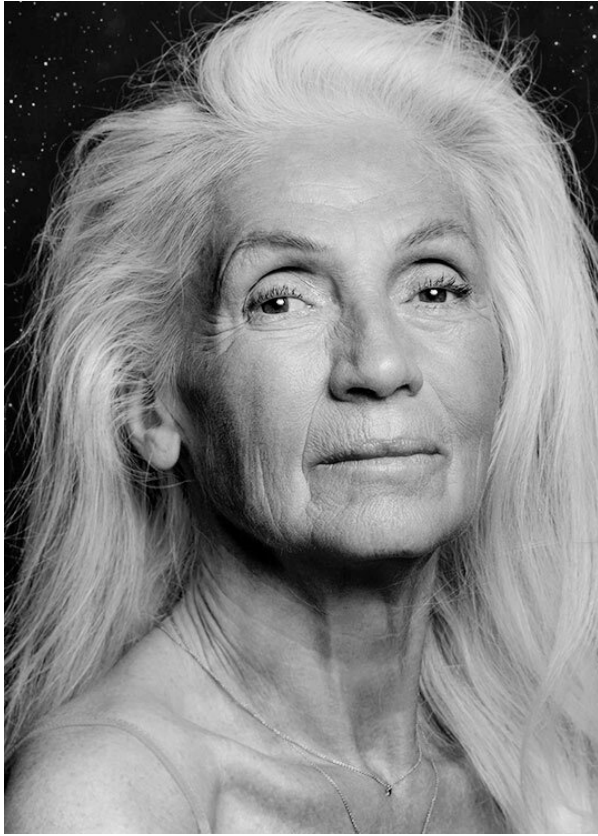

# SCOUT

MODEL ● AGENCY

INGMARI L. SILVER

HEIGHT 172 cm BUST/WAIST/HIPS 85/61/88 cm EYES blue HAIR white SHOES 39 LOCATION Stockholm SE

# SCOUT

MODEL • AGENCY

**INGMARI L.** SILVER

HEIGHT 172 cm BUST/WAIST/HIPS 85/61/88 cm EYES blue HAIR white SHOES 39 LOCATION Stockholm SE

# SCOUT

MODEL • AGENCY

INGMARI L. SILVER

HEIGHT 172 cm BUST/WAIST/HIPS 85/61/88 cm EYES blue HAIR white SHOES 39 LOCATION Stockholm SE