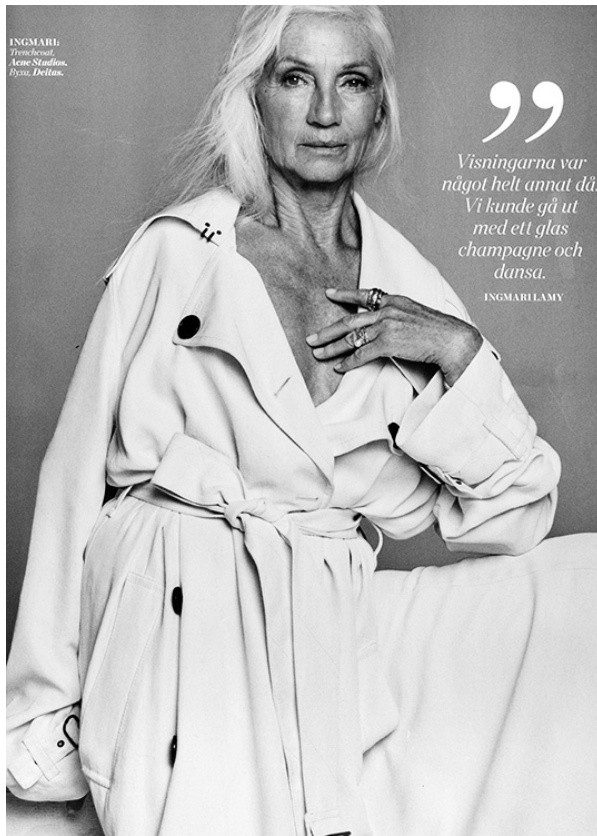

# SCOUT

MODEL ● AGENCY

INGMARI L. SILVER

HEIGHT 172 cm BUST/WAIST/HIPS 85/61/88 cm EYES blue HAIR white SHOES 39 LOCATION Stockholm SE

# SCOUT

MODEL • AGENCY

**INGMARI L.** SILVER

HEIGHT 172 cm BUST/WAIST/HIPS 85/61/88 cm EYES blue HAIR white SHOES 39 LOCATION Stockholm SE

# SCOUT

MODEL • AGENCY

INGMARI L. SILVER

HEIGHT 172 cm BUST/WAIST/HIPS 85/61/88 cm EYES blue HAIR white SHOES 39 LOCATION Stockholm SE