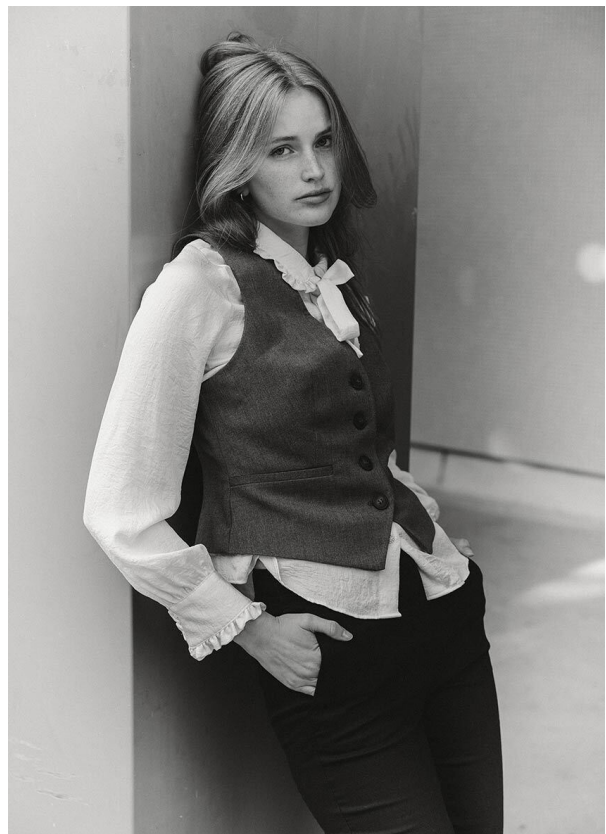

SCOUT

MODEL • AGENCY

IRIS M. MAIN

HEIGHT 174 cm BUST/WAIST/HIPS 83/63/93 cm EYES blue green HAIR blonde SHOES 39 LOCATION Amsterdam NL