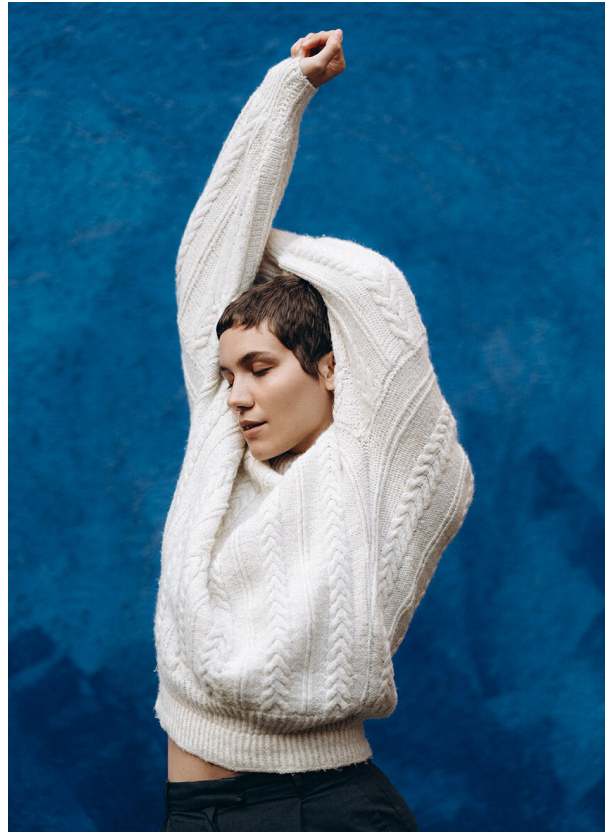

SCOUT

MODEL ● AGENCY

ISA B. 20 PLUS

HEIGHT 179 cm BUST/WAIST/HIPS 90/75/100 cm SIZE 38 JEANS 29/32 EYES green HAIR brown SHOES 40 LOCATION Stuttgart DE

SCOUT

MODEL ● AGENCY

ISA B. 20 PLUS

HEIGHT 179 cm BUST/WAIST/HIPS 90/75/100 cm SIZE 38 JEANS 29/32 EYES green HAIR brown SHOES 40 LOCATION Stuttgart DE