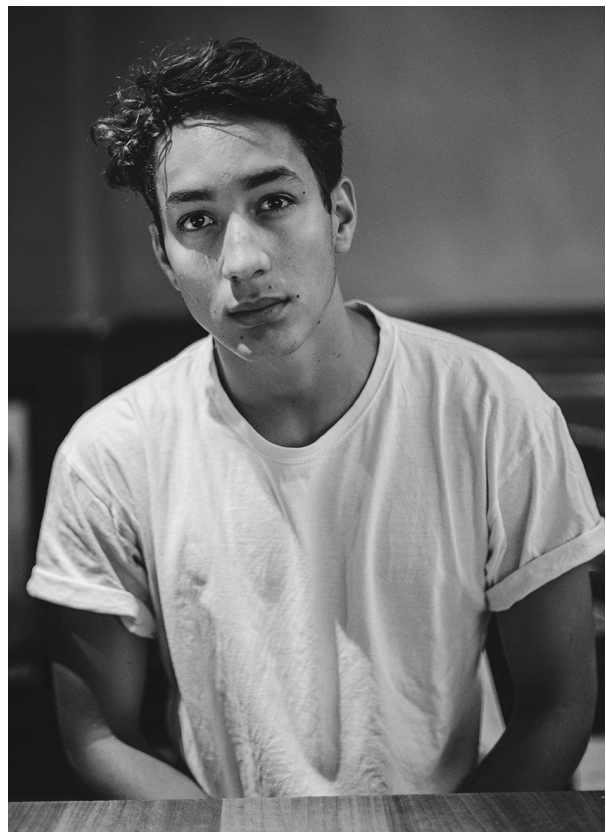

SCOUT

MODEL ● AGENCY

ISAIAH H. 20 PLUS

HEIGHT 180 cm BUST/WAIST/HIPS 94/74/101 cm JEANS 33/32 EYES brown HAIR brown SHOES 43 LOCATION Zürich CH

SCOUT

MODEL ● AGENCY

ISAIAH H. 20 PLUS

HEIGHT 180 cm BUST/WAIST/HIPS 94/74/101 cm JEANS 33/32 EYES brown HAIR brown SHOES 43 LOCATION Zürich CH

SCOUT

MODEL ● AGENCY

ISAIAH H. 20 PLUS

HEIGHT 180 cm BUST/WAIST/HIPS 94/74/101 cm JEANS 33/32 EYES brown HAIR brown SHOES 43 LOCATION Zürich
CH