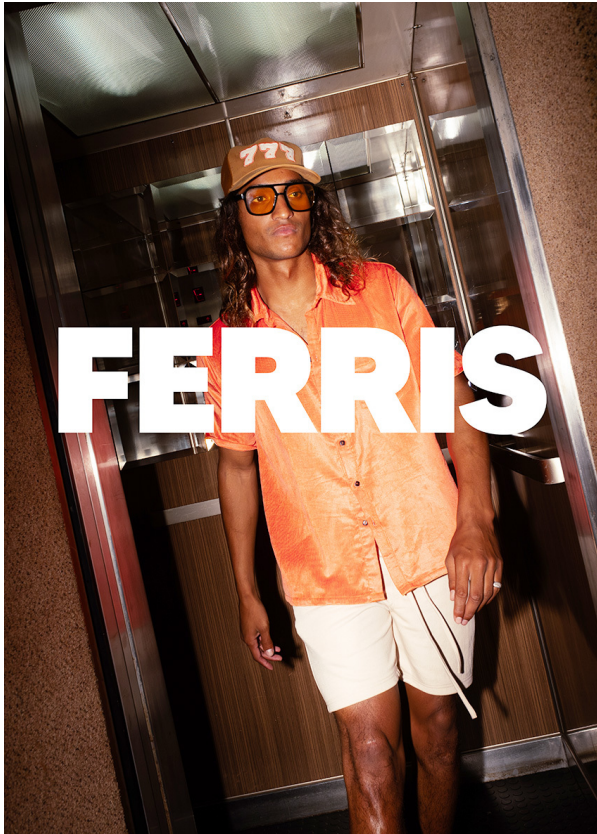

SCOUT

MODEL • AGENCY

JADEN H. MAIN

HEIGHT 181 cm BUST/WAIST/HIPS 98/79/98 cm JEANS 31/32 EYES brown HAIR brown SHOES 44 LOCATION Amsterdam NL

edit