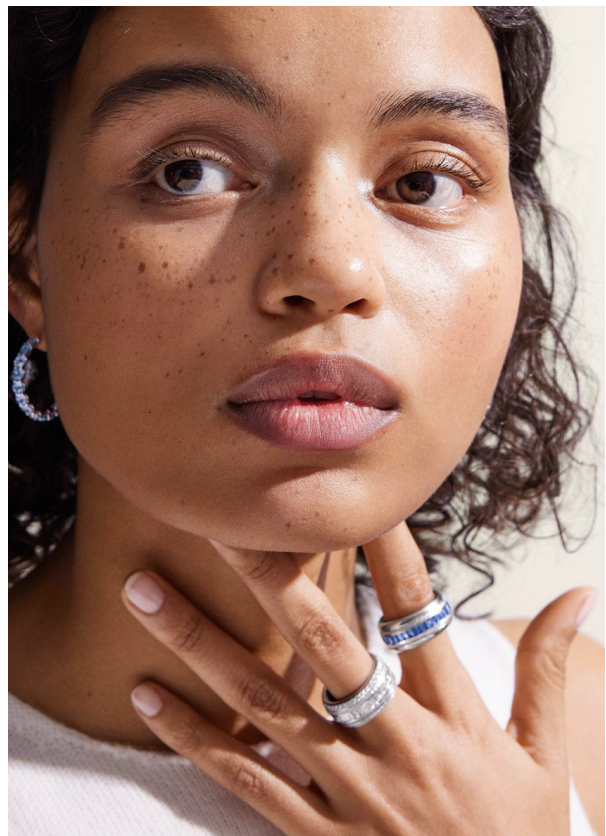

SCOUT

MODEL • AGENCY

JAMBA SI. HANDS

HEIGHT 181 cm BUST/WAIST/HIPS 81/65/91 cm EYES brown HAIR black SHOES 39 LOCATION London UK

SCOUT

MODEL • AGENCY

JAMBA SI. HANDS

HEIGHT 181 cm BUST/WAIST/HIPS 81/65/91 cm EYES brown HAIR black SHOES 39 LOCATION London UK

SCOUT

MODEL • AGENCY

JAMBA SI. HANDS

HEIGHT 181 cm BUST/WAIST/HIPS 81/65/91 cm EYES brown HAIR black SHOES 39 LOCATION London UK