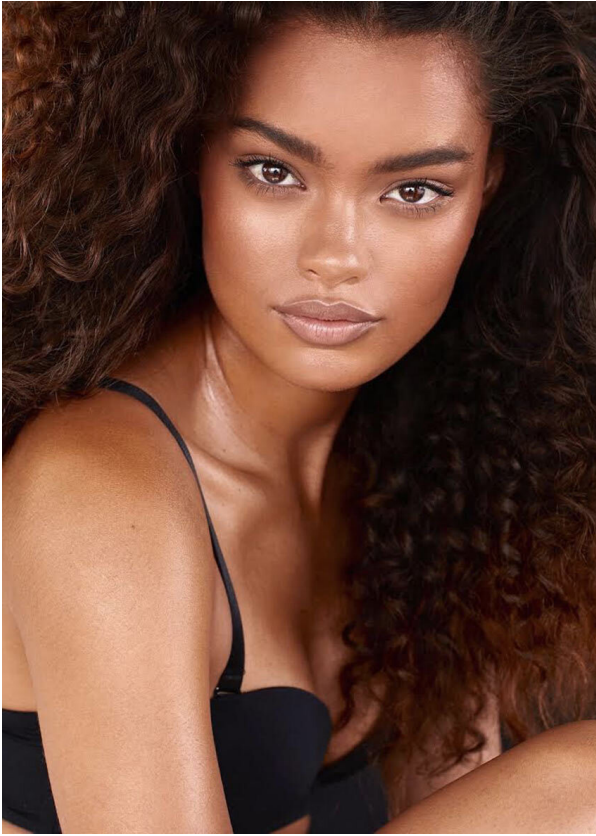

# SCOUT

MODEL • AGENCY

**JANA SKYE R.** MAIN

HEIGHT 165 cm BUST/WAIST/HIPS 78/59/89 cm EYES brown HAIR brown SHOES 37.5 LOCATION LA USA

# SCOUT

MODEL • AGENCY

JANA SKYE R. MAIN

HEIGHT 165 cm BUST/WAIST/HIPS 78/59/89 cm EYES brown HAIR brown SHOES 37.5 LOCATION LA USA