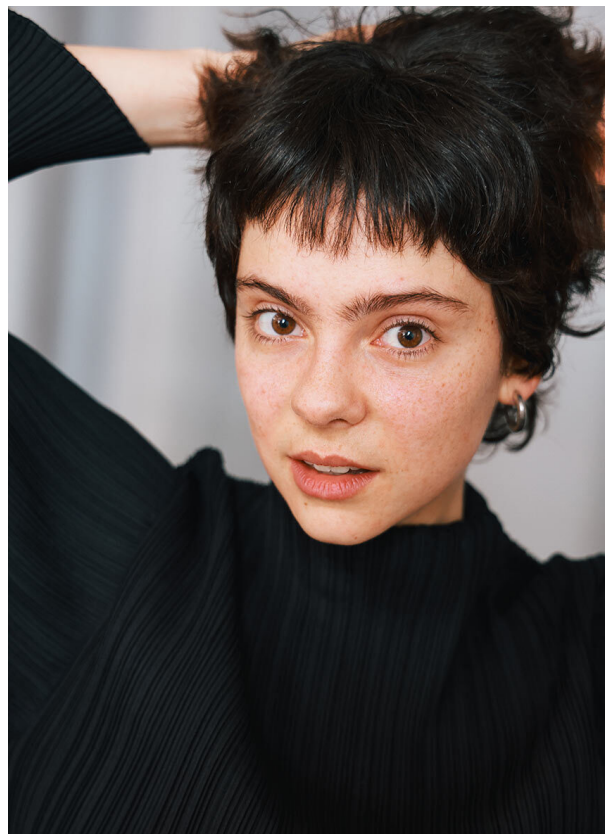

SCOUT

MODEL ● AGENCY

JANINA B. 20 PLUS

HEIGHT 170 cm BUST/WAIST/HIPS 79/68/91 cm SIZE 26 EYES brown HAIR brown SHOES 39 LOCATION Luzern CH

SCOUT

MODEL ● AGENCY

JANINA B. 20 PLUS

HEIGHT 170 cm BUST/WAIST/HIPS 79/68/91 cm SIZE 26 EYES brown HAIR brown SHOES 39 LOCATION Luzern CH

SCOUT

MODEL ● AGENCY

JANINA B. 20 PLUS

HEIGHT 170 cm BUST/WAIST/HIPS 79/68/91 cm SIZE 26 EYES brown HAIR brown SHOES 39 LOCATION Luzern CH