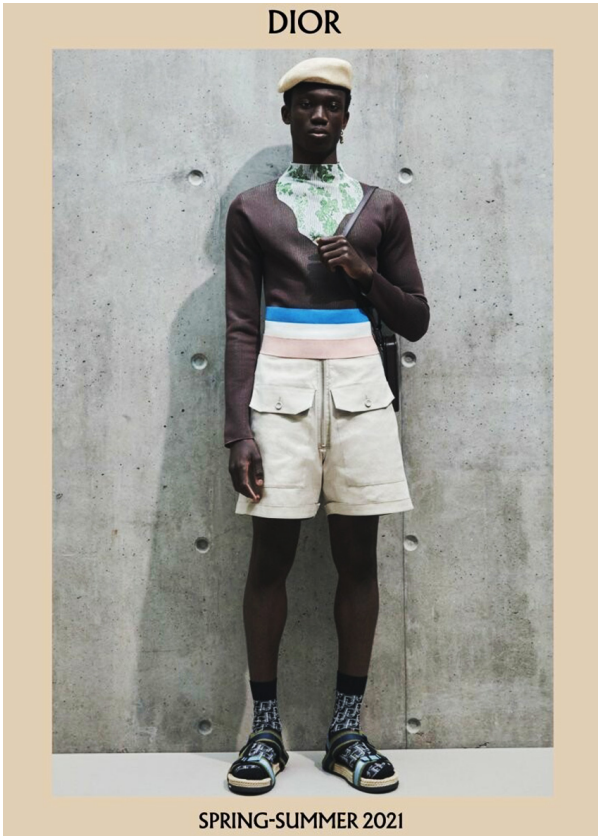

SCOUT

MODEL • AGENCY

JEAN-DESIRÉ A. MAIN

HEIGHT 190 cm BUST/WAIST/HIPS 92/78/97 cm EYES black HAIR black SHOES 44.5 LOCATION London UK

SCOUT

MODEL • AGENCY

JEAN-DESIRÉ A. MAIN

HEIGHT 190 cm BUST/WAIST/HIPS 92/78/97 cm EYES black HAIR black SHOES 44.5 LOCATION London UK

SCOUT

MODEL ● AGENCY

JEAN-DESIRÉ A. MAIN

HEIGHT 190 cm BUST/WAIST/HIPS 92/78/97 cm EYES black HAIR black SHOES 44.5 LOCATION London UK

SCOUT

MODEL • AGENCY

JEAN-DESIRÉ A. MAIN

HEIGHT 190 cm BUST/WAIST/HIPS 92/78/97 cm EYES black HAIR black SHOES 44.5 LOCATION London UK