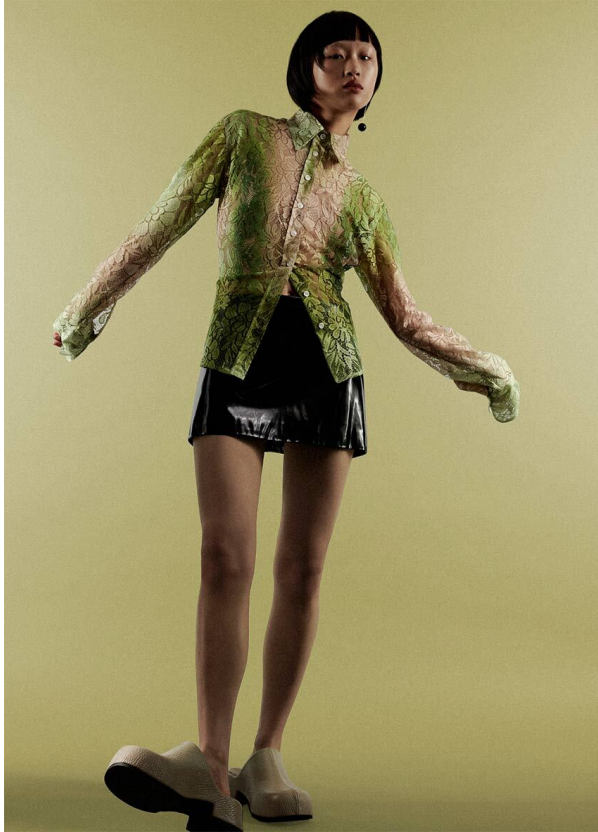

SCOUT

MODEL • AGENCY

JEE HYE LEE MAIN

HEIGHT 165 cm BUST/WAIST/HIPS 74/65/90 cm SIZE 32 / Jeans 28/30 EYES brown HAIR black SHOES 36 LOCATION Berlin DE

SCOUT

MODEL • AGENCY

JEE HYE LEE MAIN

HEIGHT 165 cm BUST/WAIST/HIPS 74/65/90 cm SIZE 32 / Jeans 28/30 EYES brown HAIR black SHOES 36 LOCATION Berlin DE

SCOUT

MODEL • AGENCY

JEE HYE LEE MAIN

HEIGHT 165 cm BUST/WAIST/HIPS 74/65/90 cm SIZE 32 / Jeans 28/30 EYES brown HAIR black SHOES 36 LOCATION Berlin DE