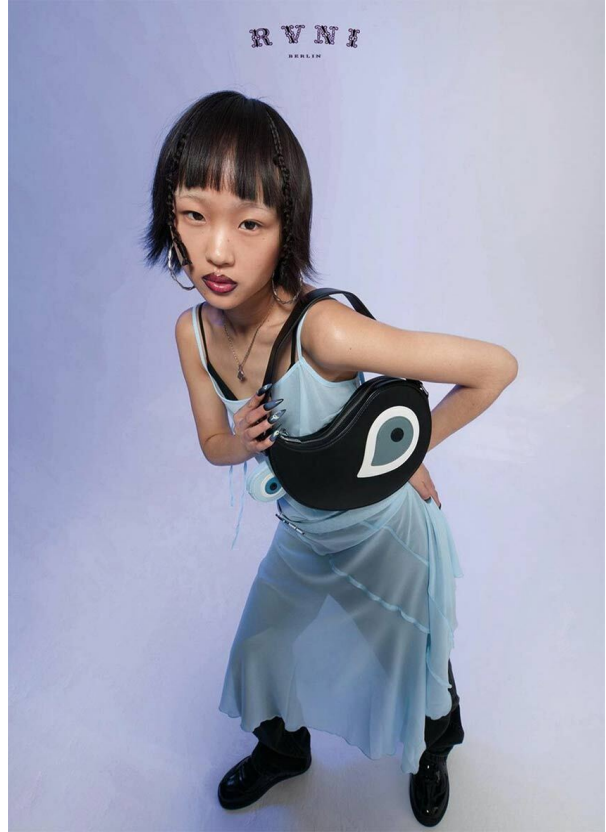

SCOUT

MODEL • AGENCY

JEE HYE LEE MAIN

HEIGHT 165 cm BUST/WAIST/HIPS 74/65/90 cm SIZE 32 / Jeans 28/30 EYES brown HAIR black SHOES 36 LOCATION Berlin DE

SCOUT

MODEL • AGENCY

JEE HYE LEE MAIN

HEIGHT 165 cm BUST/WAIST/HIPS 74/65/90 cm SIZE 32 / Jeans 28/30 EYES brown HAIR black SHOES 36 LOCATION Berlin DE