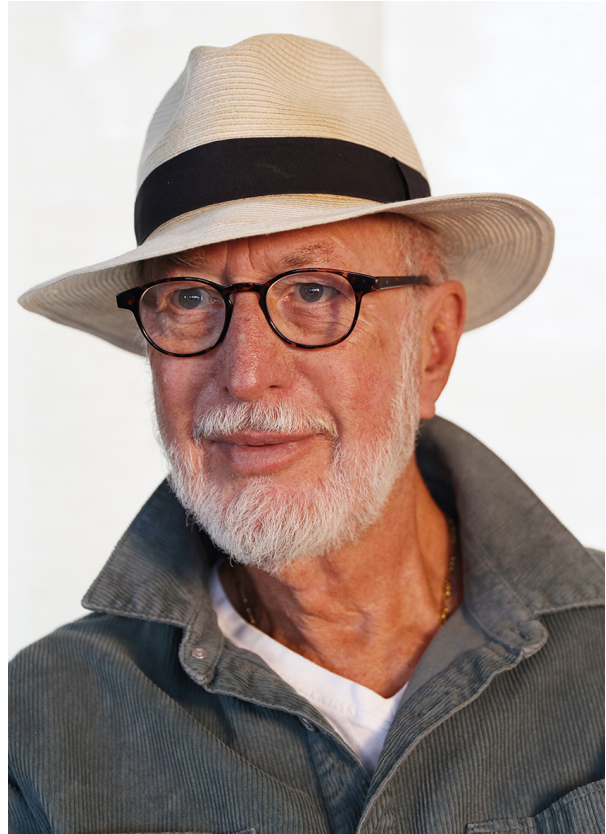

SCOUT

MODEL ● AGENCY

JIM S. SILVER

HEIGHT 182 cm BUST/WAIST/HIPS 101/98/101 cm EYES blue HAIR grey SHOES 43 LOCATION St Gallen CH

SCOUT

JIM S. SILVER

MODEL ● AGENCY

HEIGHT 182 cm BUST/WAIST/HIPS 101/98/101 cm EYES blue HAIR grey SHOES 43 LOCATION St Gallen CH

SCOUT

MODEL ● AGENCY

JIM S. SILVER

HEIGHT 182 cm BUST/WAIST/HIPS 101/98/101 cm EYES blue HAIR grey SHOES 43 LOCATION St Gallen CH

SCOUT

MODEL ● AGENCY

JIM S. SILVER

HEIGHT 182 cm BUST/WAIST/HIPS 101/98/101 cm EYES blue HAIR grey SHOES 43 LOCATION St Gallen CH