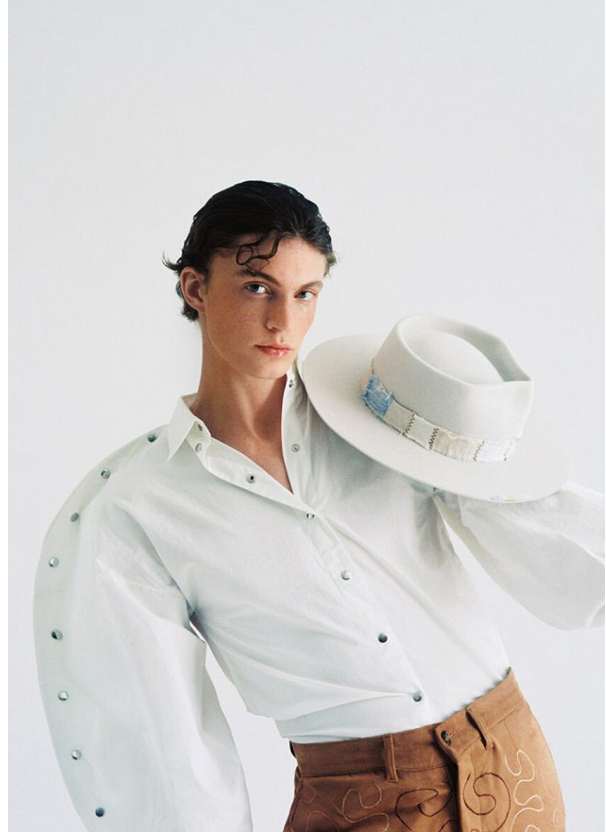

SCOUT

MODEL • AGENCY

JOACHIM S. MAIN

HEIGHT 186 cm BUST/WAIST/HIPS 101/81/96 cm SIZE Suit 48 / Collar 37 EYES blue HAIR auburn SHOES 44 LOCATION Netherlands

SCOUT

MODEL ● AGENCY

JOACHIM S. MAIN

HEIGHT 186 cm BUST/WAIST/HIPS 101/81/96 cm SIZE Suit 48 / Collar 37 EYES blue HAIR auburn SHOES 44 LOCATION Netherlands

SCOUT

MODEL • AGENCY

JOACHIM S. MAIN

HEIGHT 186 cm BUST/WAIST/HIPS 101/81/96 cm SIZE Suit 48 / Collar 37 EYES blue HAIR auburn SHOES 44 LOCATION Netherlands

SCOUT

MODEL • AGENCY

JOACHIM S. MAIN

HEIGHT 186 cm BUST/WAIST/HIPS 101/81/96 cm SIZE Suit 48 / Collar 37 EYES blue HAIR auburn SHOES 44 LOCATION Netherlands