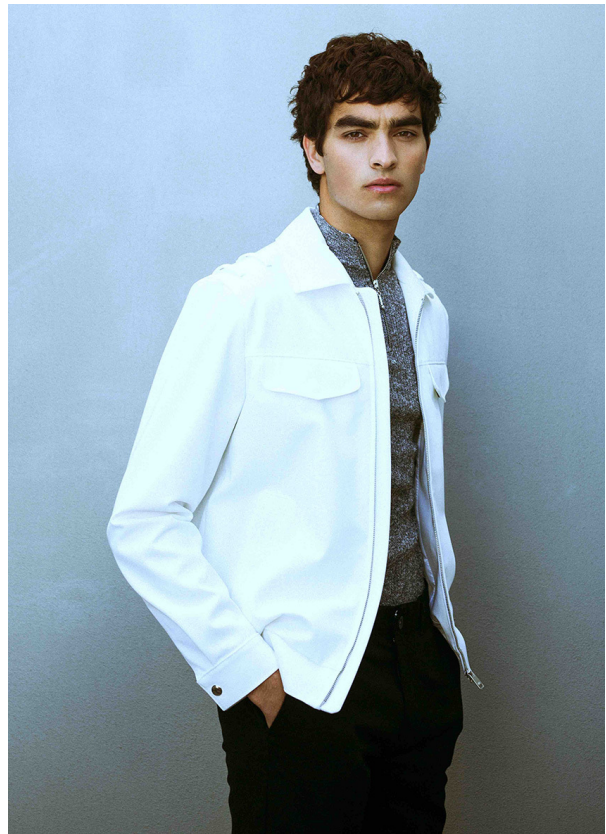

SCOUT

MODEL • AGENCY

JOAO D. MAIN

HEIGHT 185 cm BUST/WAIST/HIPS 95/76/91 cm JEANS 31 EYES brown HAIR brown SHOES 44 LOCATION Lisbon PR

SCOUT

MODEL • AGENCY

JOAO D. MAIN

HEIGHT 185 cm BUST/WAIST/HIPS 95/76/91 cm JEANS 31 EYES brown HAIR brown SHOES 44 LOCATION Lisbon PR

SCOUT

MODEL • AGENCY

JOAO D. MAIN

HEIGHT 185 cm BUST/WAIST/HIPS 95/76/91 cm JEANS 31 EYES brown HAIR brown SHOES 44 LOCATION Lisbon PR

SCOUT

MODEL ● AGENCY

JOAO D. MAIN

HEIGHT 185 cm BUST/WAIST/HIPS 95/76/91 cm JEANS 31 EYES brown HAIR brown SHOES 44 LOCATION Lisbon PR