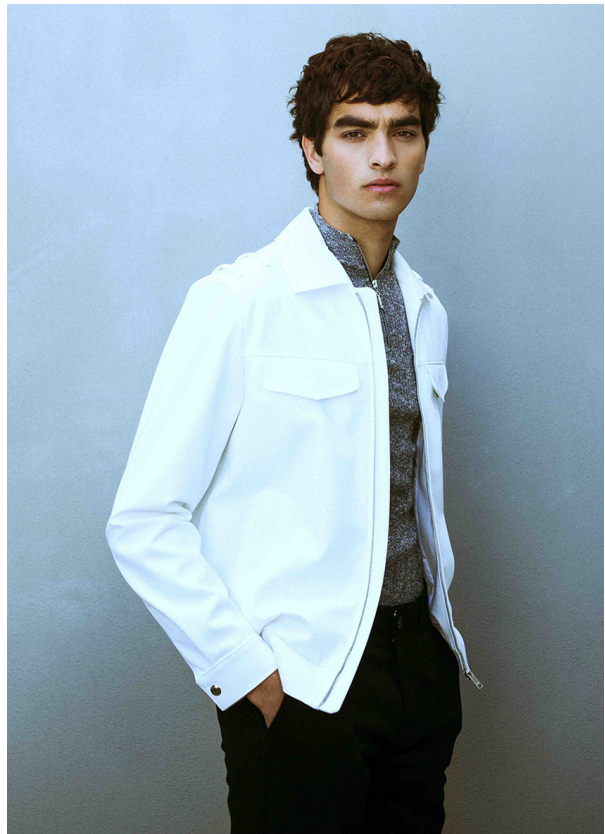

SCOUT

MODEL • AGENCY

JOAO D. MAIN

HEIGHT 185 cm BUST/WAIST/HIPS 95/76/91 cm JEANS 31 EYES brown HAIR brown SHOES 44 LOCATION Lisbon PR

SCOUT

MODEL • AGENCY

JOAO D. MAIN

HEIGHT 185 cm BUST/WAIST/HIPS 95/76/91 cm JEANS 31 EYES brown HAIR brown SHOES 44 LOCATION Lisbon PR

SCOUT

MODEL • AGENCY

JOAO D. MAIN

HEIGHT 185 cm BUST/WAIST/HIPS 95/76/91 cm JEANS 31 EYES brown HAIR brown SHOES 44 LOCATION Lisbon PR

SCOUT

MODEL ● AGENCY

JOAO D. MAIN

HEIGHT 185 cm BUST/WAIST/HIPS 95/76/91 cm JEANS 31 EYES brown HAIR brown SHOES 44 LOCATION Lisbon PR